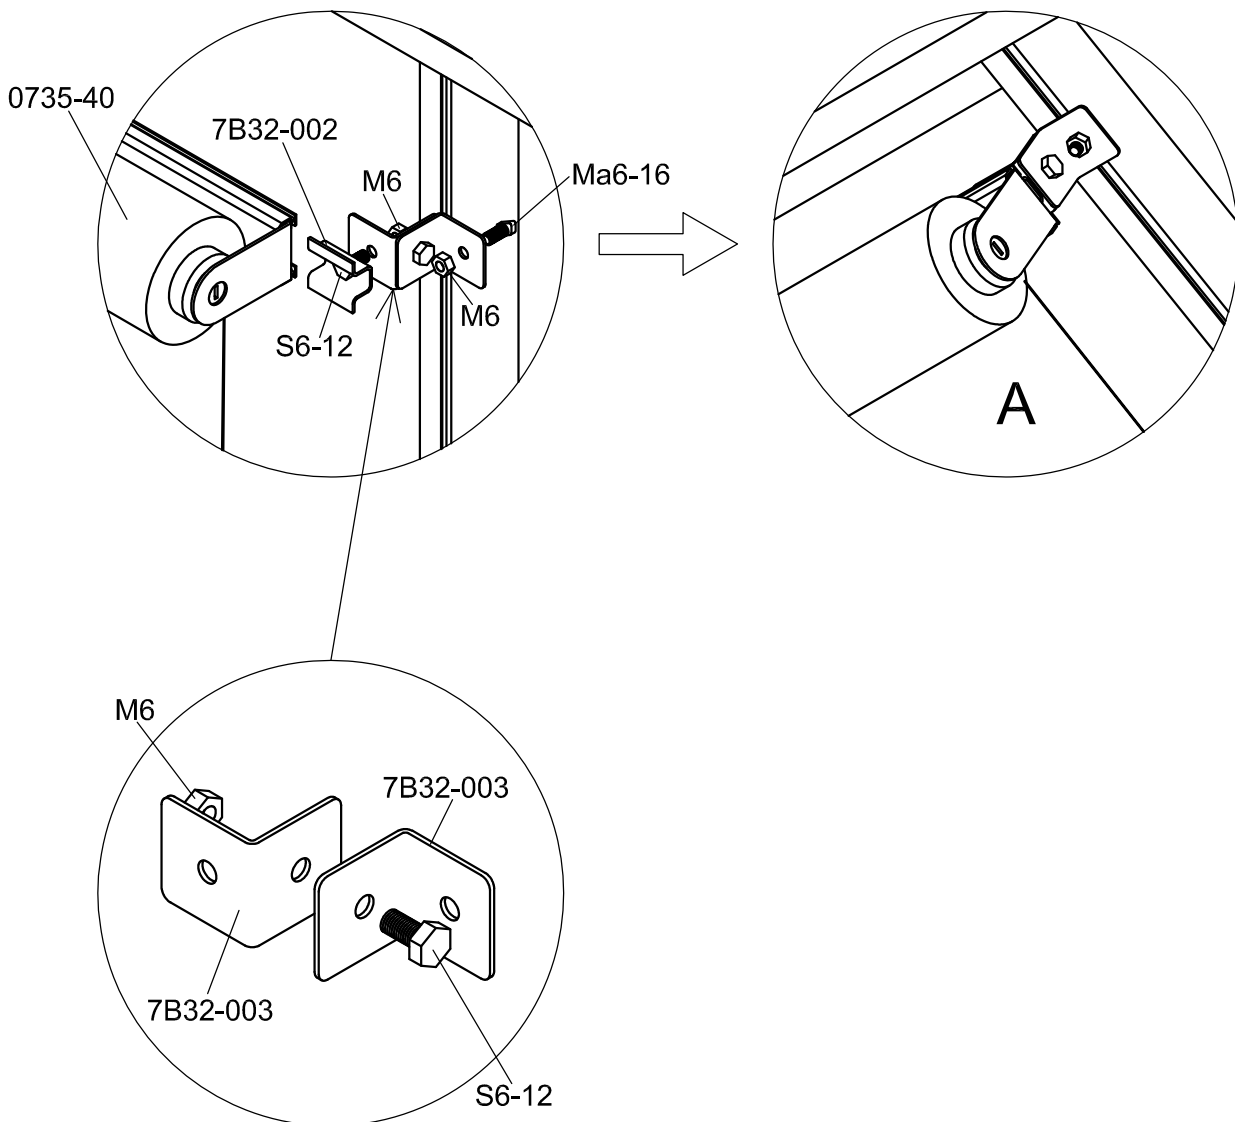

Part	NO.	QTY.	Length(MM)	Page	Part	NO.	QTY.	Length(MM)	Page
	0735-40	1	PCS	P2		7B32-003	4	PCS	P2
	7B32-002	2	PCS	P2		7B32-001A	2	PCS	P3
	S6-12	4	PCS	P2		7A32-001	1	722	P3
	M6	10	PCS	P2~3		7A32-001A	1	15	P3
	Ma6-16	6	PCS	P2~3					

Part	NO.	QTY.	Length(MM)
	0735-40	1	PCS
	7B32-002	2	PCS
	S6-12	4	PCS
	M6	6	PCS
	Ma6-16	2	PCS
	7B32-003	4	PCS

Part	NO.	QTY.	Length(MM)
	7A32-001A	1	15
	7A32-001	1	722
	7B32-001A	2	PCS
	M6	4	PCS
	Ma6-16	4	PCS

If necessary, please use 7A32-001A (15mm) to extend the length of the tube 7A32-001 (722mm) that holds the curtain along the wall.