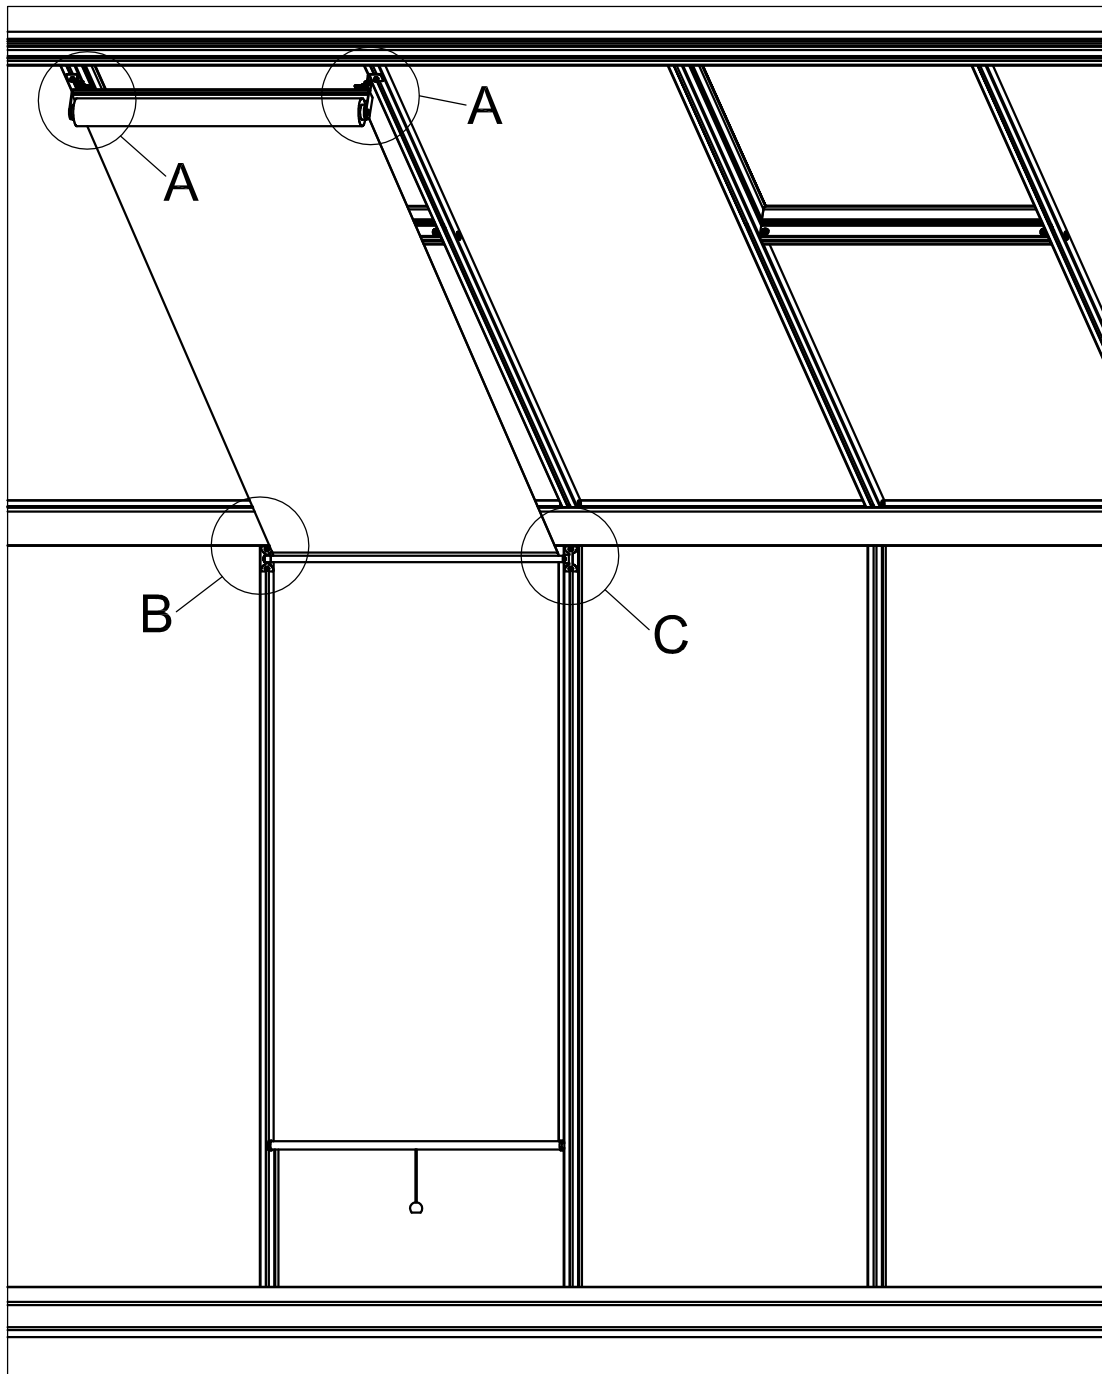

Part	NO.	QTY.	Length(MM)	Page	Part	NO.	QTY.	Length(MM)	Page
	0735-40	1	PCS	P2		7B32-003	4	PCS	P2
	7B32-002	2	PCS	P2		7B32-001A	2	PCS	P3
	S6-12	4	PCS	P2		7A32-001	1	722	P3
	M6	10	PCS	P2~3		7A32-001A	1	15	P3
	Ma6-16	6	PCS	P2~3					

Part	NO.	QTY.	Length(MM)
	0735-40	1	PCS
	7B32-002	2	PCS
	S6-12	4	PCS
	M6	6	PCS
	Ma6-16	2	PCS
	7B32-003	4	PCS

Part	NO.	QTY.	Length(MM)
	7A32-001A	1	15
	7A32-001	1	722
	7B32-001A	2	PCS
	M6	4	PCS
	Ma6-16	4	PCS

If necessary, please use 7A32-001A (15mm) to extend the length of the tube 7A32-001 (722mm) that holds the curtain along the wall.