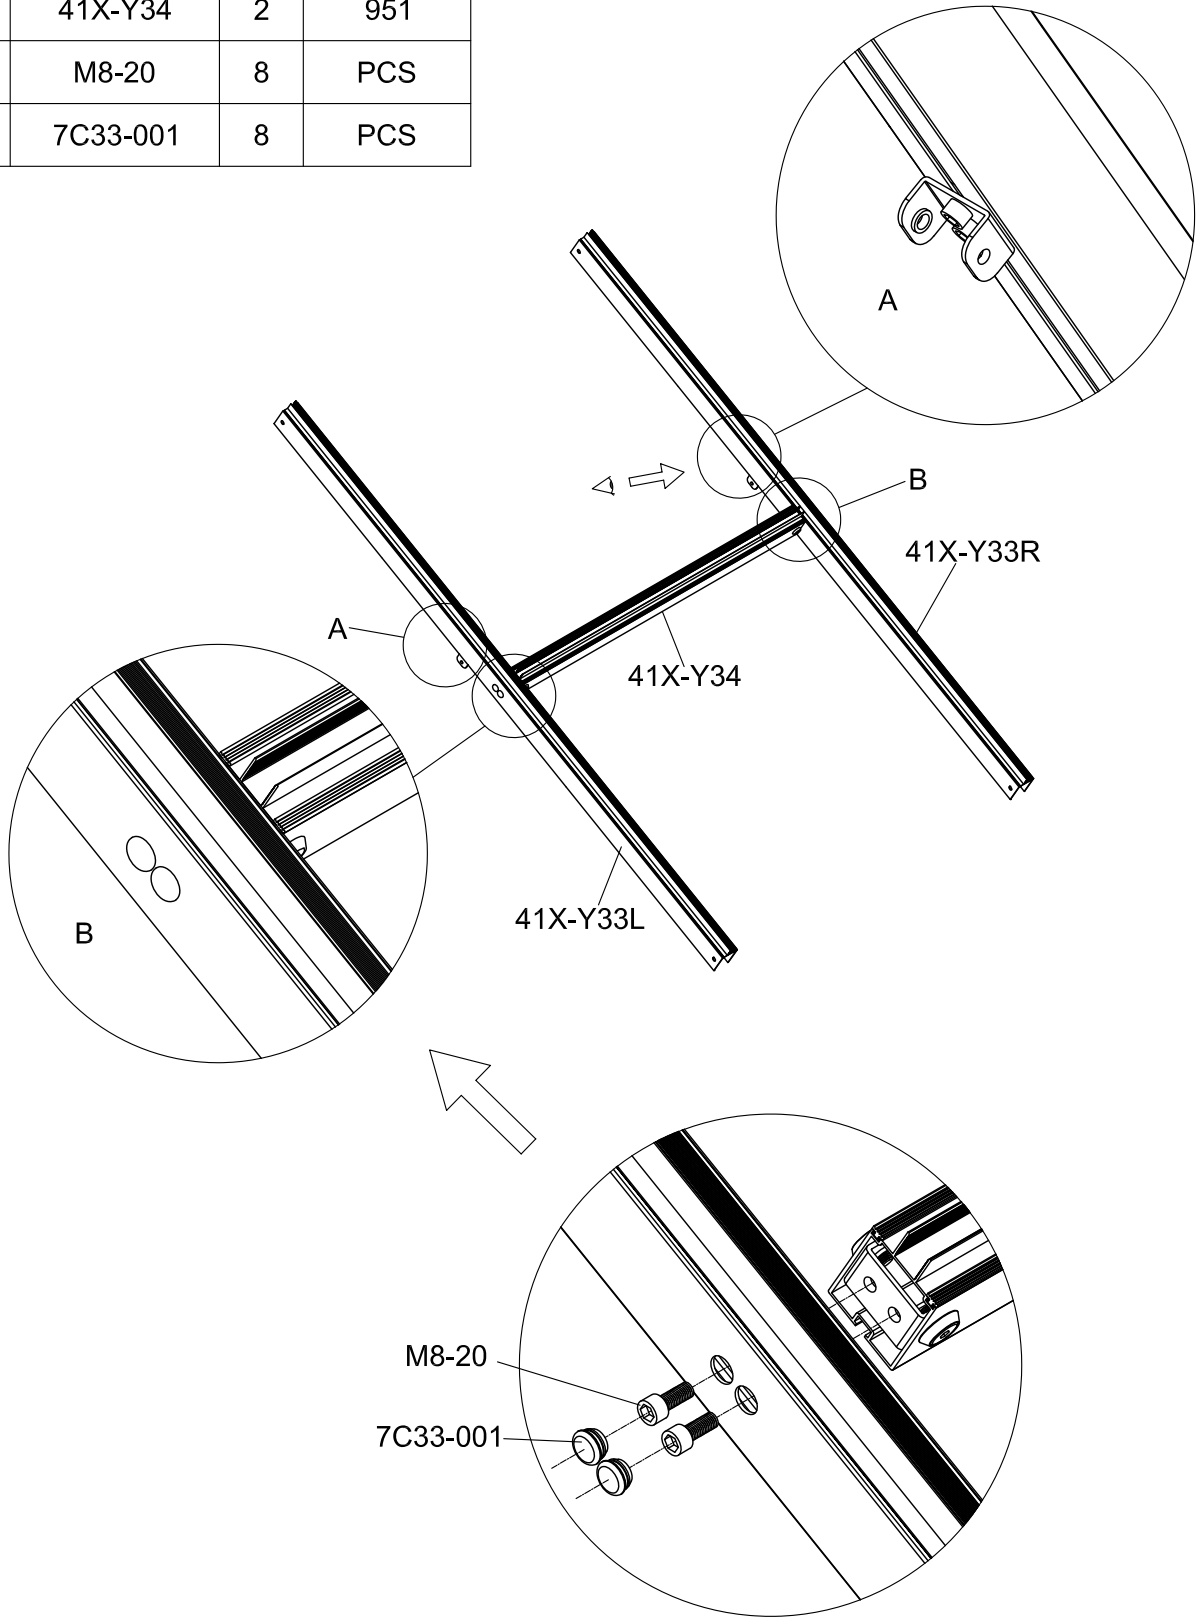

Part	NO.	QTY.	Length(MM)
	41X-Y33R	2	1715
	41X-Y33L	2	1715
	41X-Y34	2	951
	M8-20	8	PCS
	7C33-001	8	PCS

2 PCS