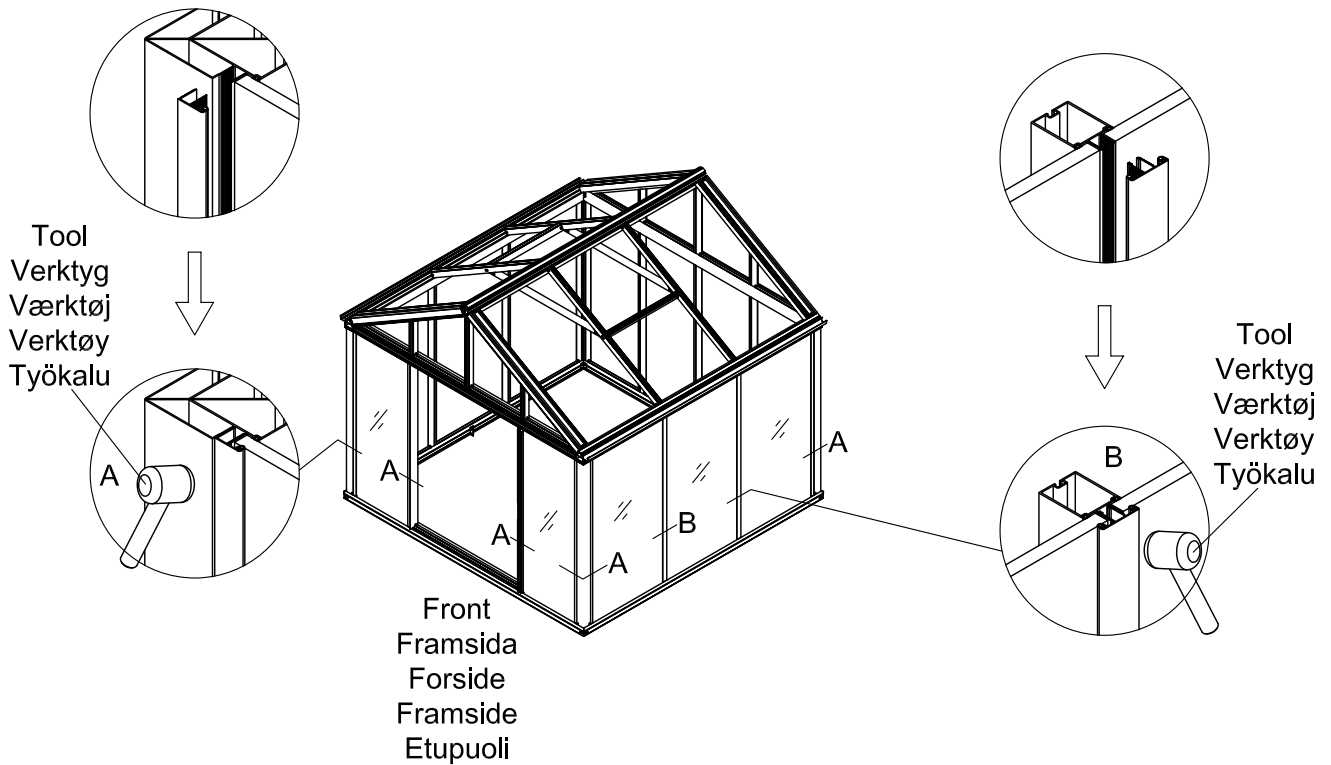

Part	NO.	QTY.	Length(MM)
	41X-Y01	2	1919
	41X-Y02	6	1919