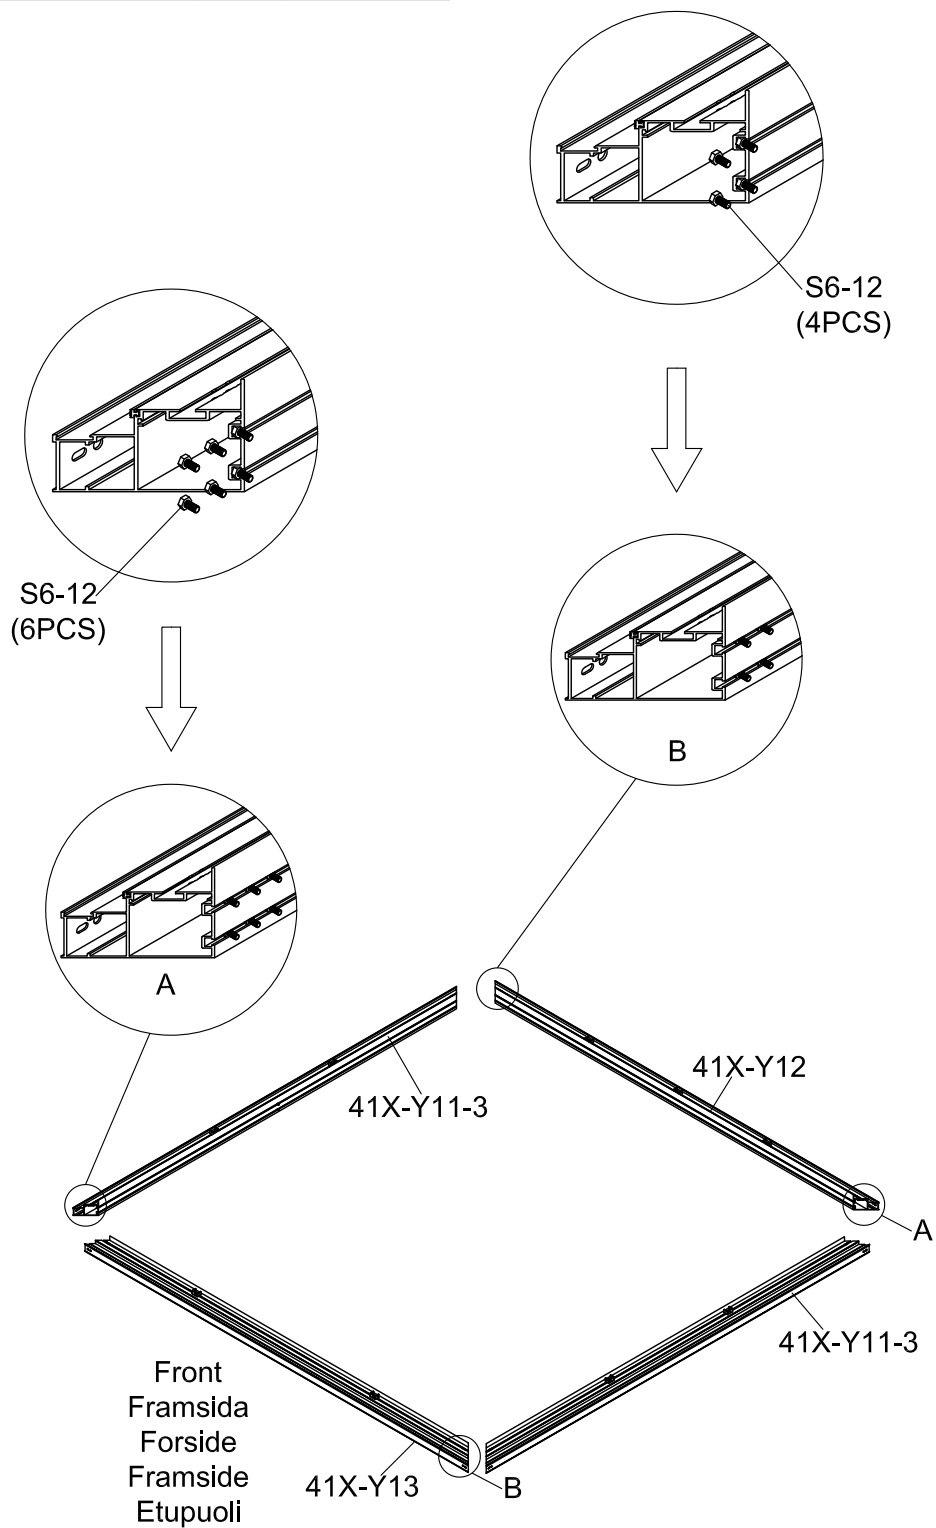

Part	NO.	QTY.	Length(MM)
	41X-Y11-3	2	3239
	41X-Y12	1	3239
	41X-Y13	1	3239
	S6-12	20	PCS