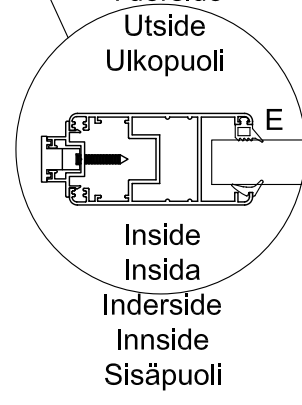

Part	NO.	QTY.	Length(MM)
	41X-Y94	1	1910
	NSST120	2.0M	
	T04	2	PCS
	Z4.2-38	4	PCS
	Z3.5-25	4	PCS

21c/30