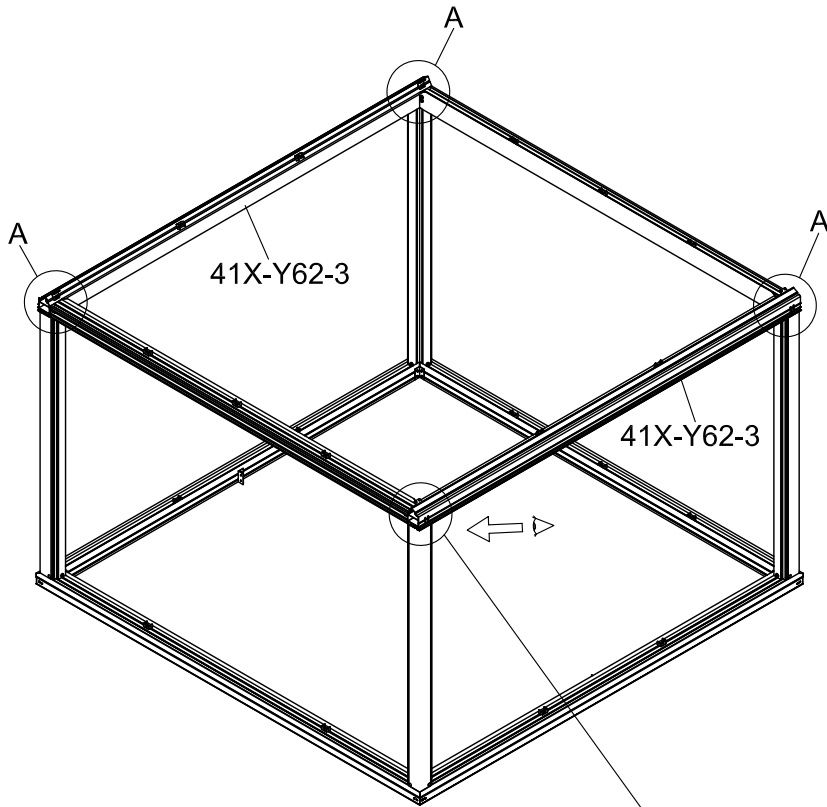

Part	NO.	QTY.	Length(MM)
	41X-Y62-3	2	3228
	Si8-16	4	PCS
	7B33-020	4	PCS