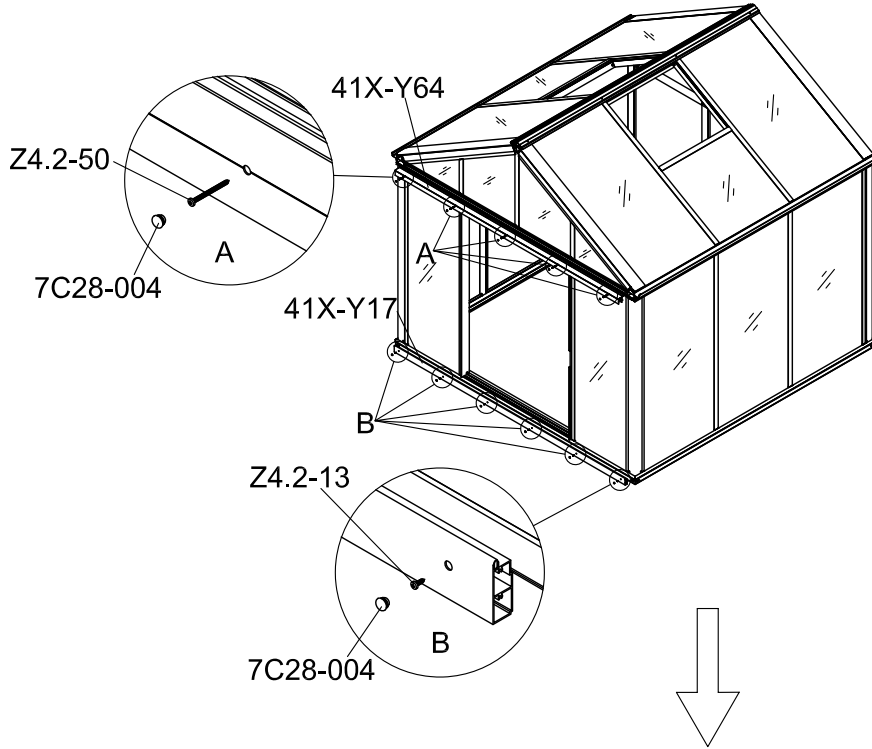

Part	NO.	QTY.	Length(MM)
	41X-Y64	1	3016
	41X-Y17	1	3120
	7C28-004	11	PCS
	Z4.2-50	5	PCS
	Z4.2-13	6	PCS