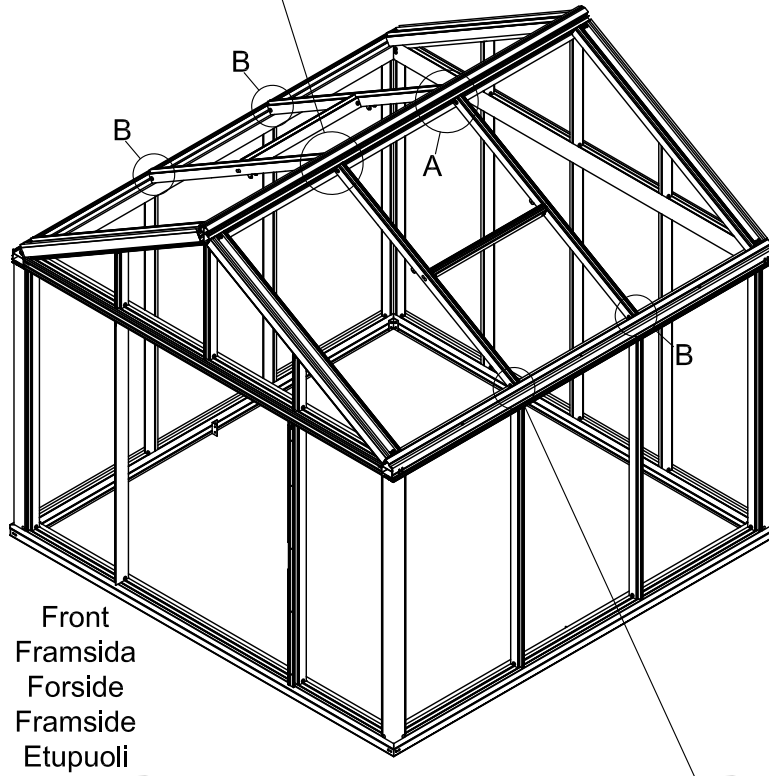

Part	NO.	QTY.	Length(MM)
	Si8-16	16	PCS
	7B33-020	16	PCS