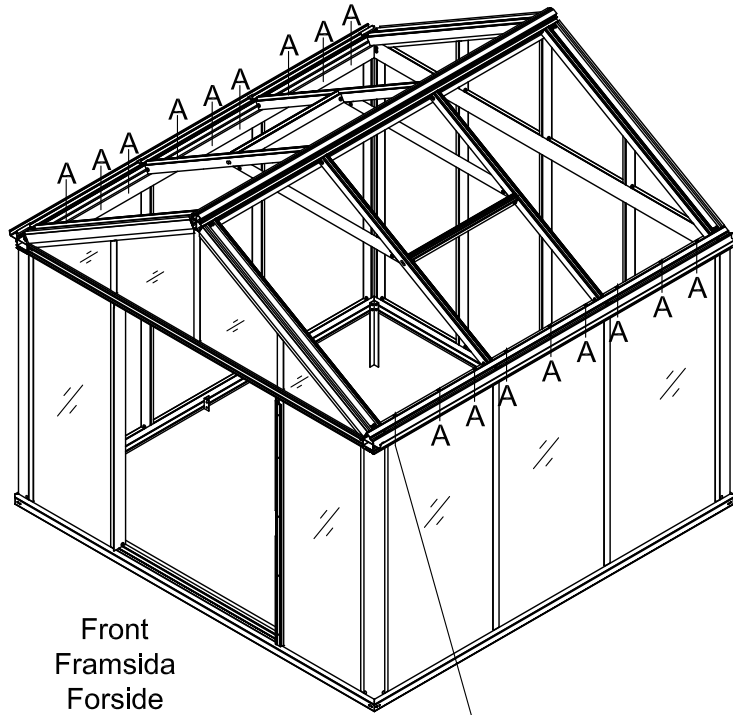

Part	NO.	QTY.	Length(MM)
	J12	18	PCS