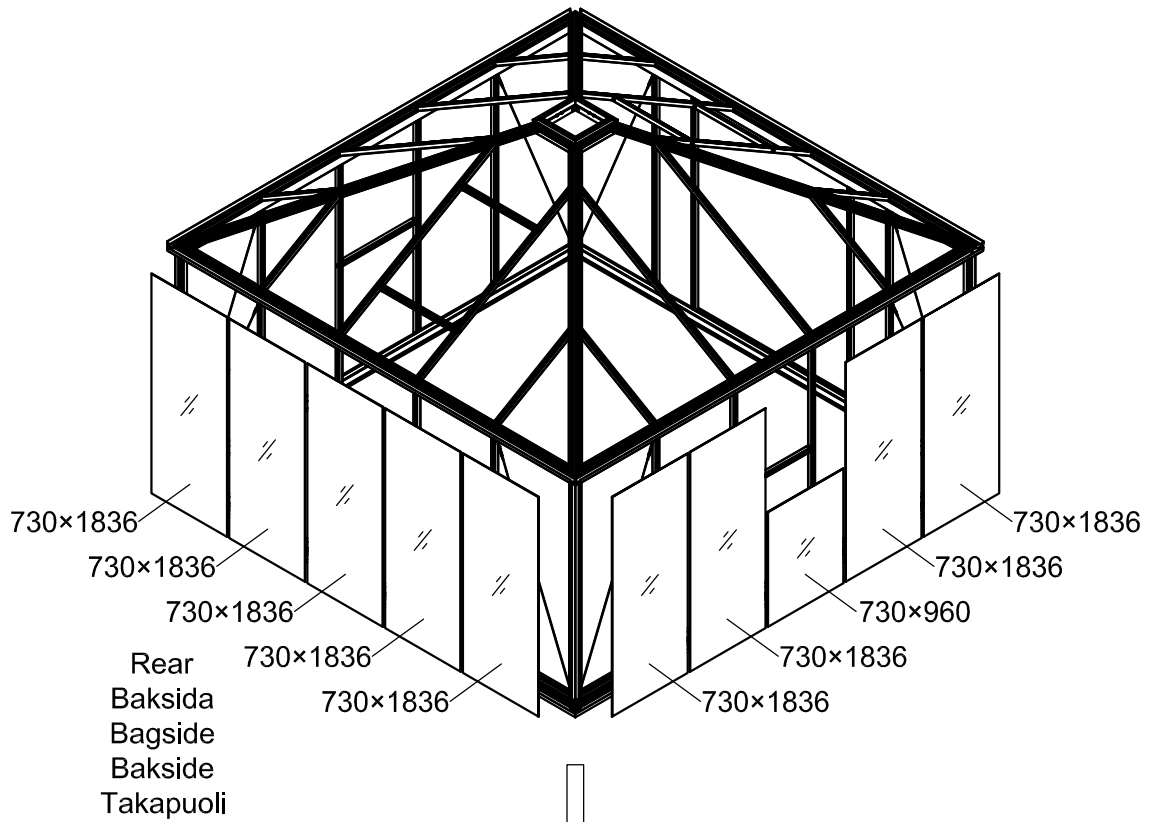

Part	NO.	QTY.	Length(MM)
	Z4.2-13	8	PCS
	7C28-004	8	PCS

Part	NO.	QTY.	Length(MM)
	730×1836	6	1836
	354×1836	2	1836
	730×960	1	960

Part	NO.	QTY.	Length(MM)
☒	730×1836	9	1836
☒	730×960	1	960

8b/30

Part	NO.	QTY.	Length(MM)
	40X-Y15-5	4	3900