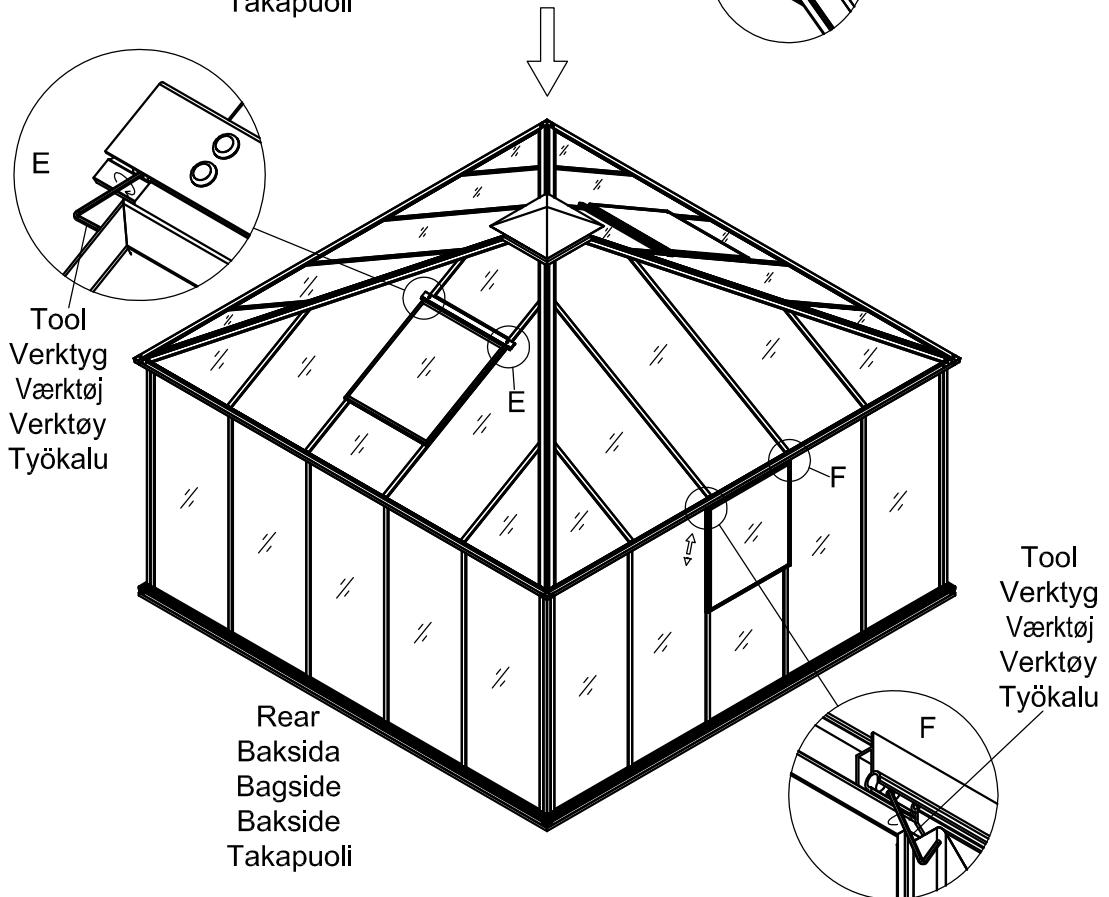

Part	NO.	QTY.	Length(MM)
	T07	4	PCS

25b/30