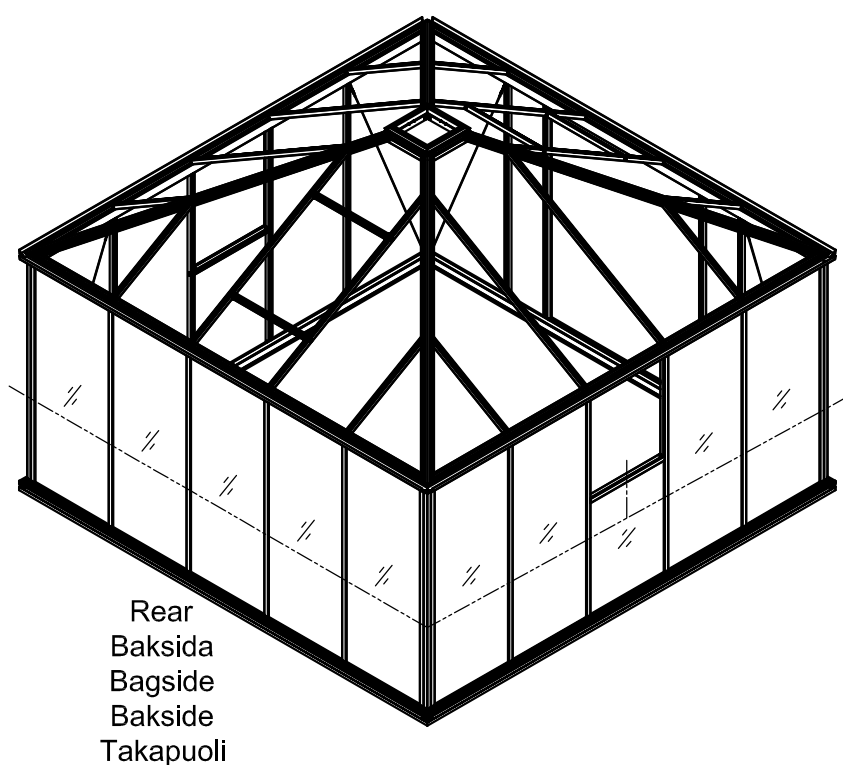

Part	NO.	QTY.	Length(MM)
	40X-Y01	11	1809
	40X-Y02	1	1809
	40X-Y07	1	712

Tool
Verktøj
Værktøj
Verktøy
Työkalu