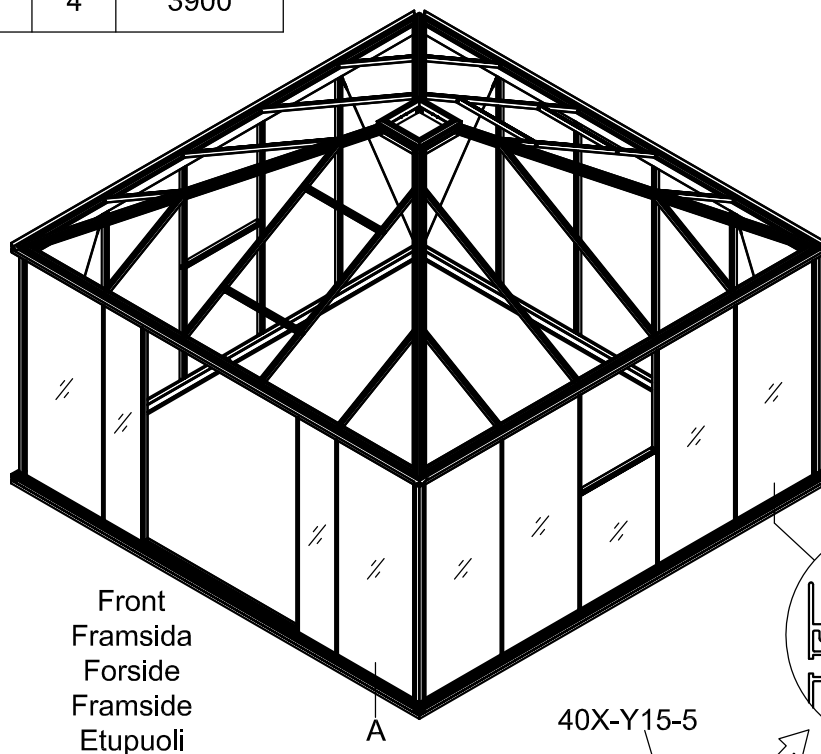

Part	NO.	QTY.	Length(MM)
	Z4.2-13	8	PCS
	7C28-004	8	PCS

Part	NO.	QTY.	Length(MM)
	730×1836	6	1836
	354×1836	2	1836
	730×960	1	960

Part	NO.	QTY.	Length(MM)
☒	730×1836	9	1836
☒	730×960	1	960

8b/30

Part	NO.	QTY.	Length(MM)
	40X-Y15-5	4	3900