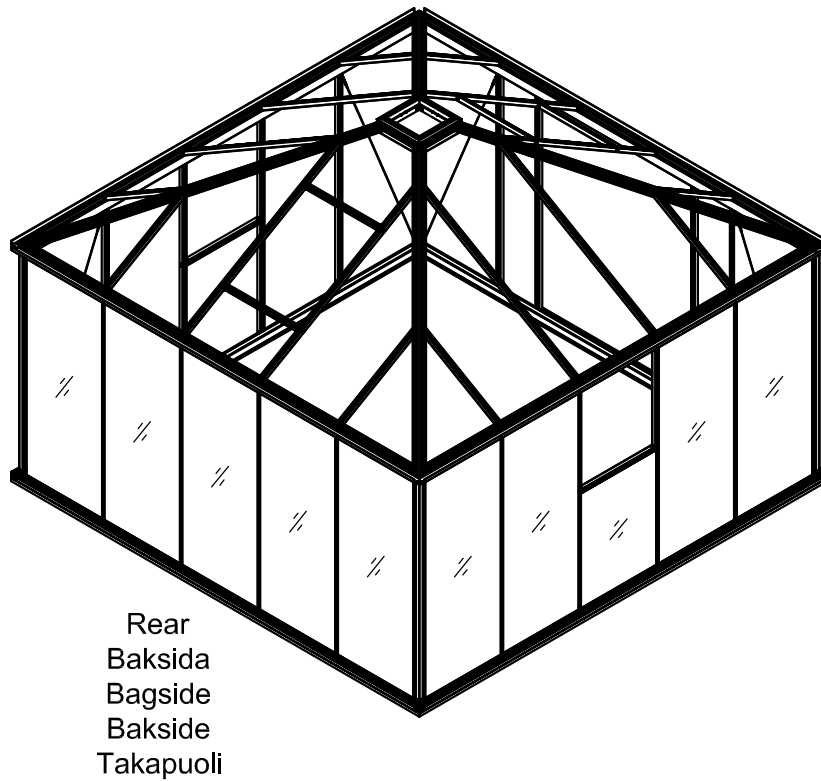

Part	NO.	QTY.	Length(MM)
	Z4.2-13	8	PCS
	7C28-004	8	PCS

Part	NO.	QTY.	Length(MM)
	730×1836	6	1836
	354×1836	2	1836
	730×960	1	960

Part	NO.	QTY.	Length(MM)
☒	730×1836	9	1836
☒	730×960	1	960

8b/30

Part	NO.	QTY.	Length(MM)
	40X-Y15-5	4	3900