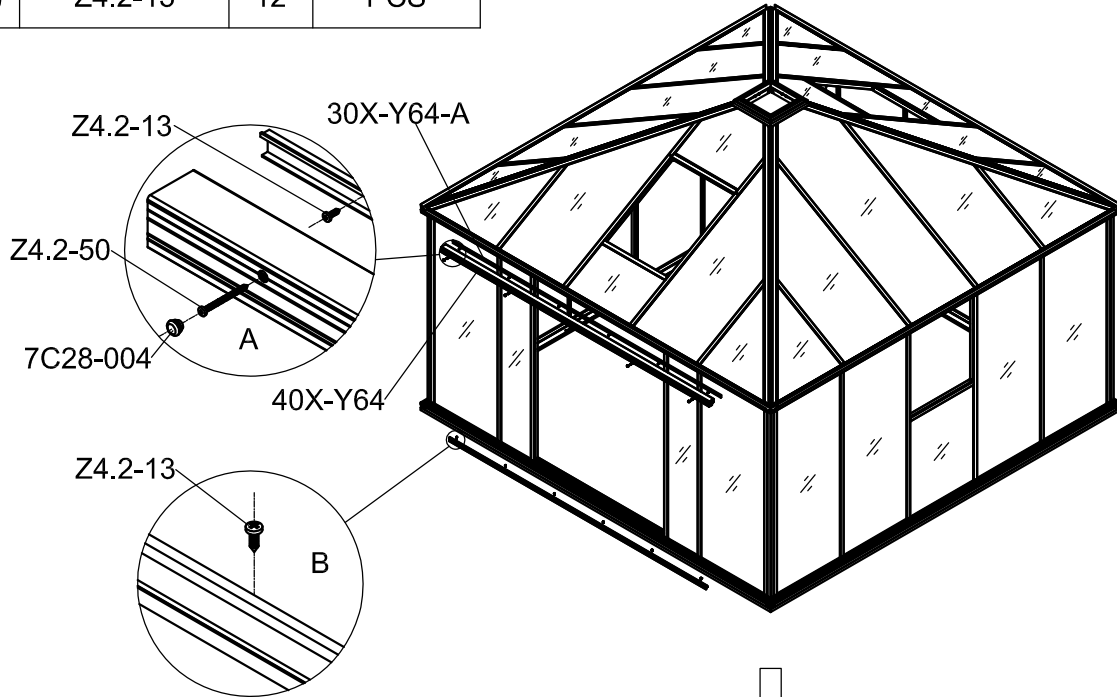

Part	NO.	QTY.	Length(MM)
	30X-Y64-A	1	3016
	40X-Y64	1	3016
	40X-Y17	1	2890
	7C28-004	5	PCS
	Z4.2-50	5	PCS
	Z4.2-13	12	PCS