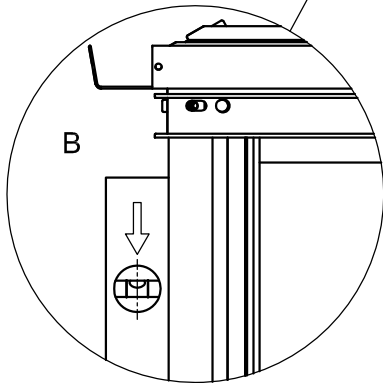

Part	NO.	QTY.	Length(MM)
	40X-Y30	8	1810
	Si6-16	16	PCS
	J05	16	PCS