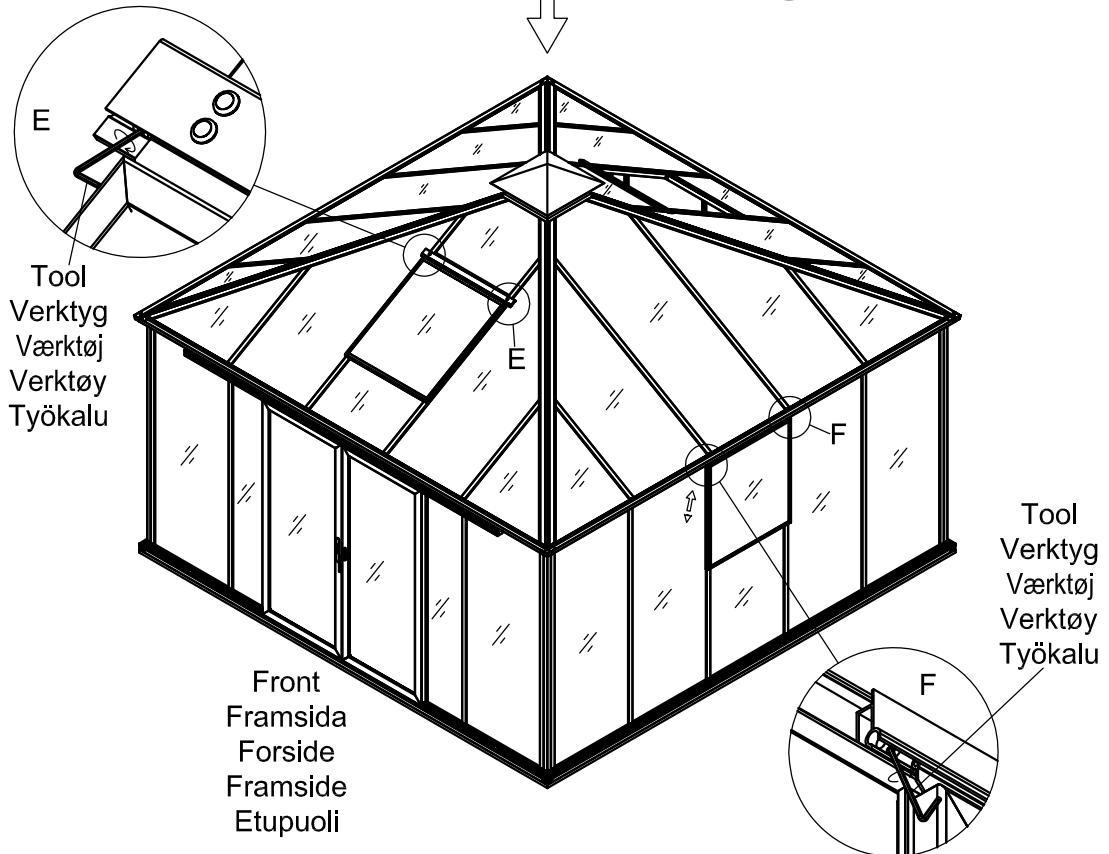

Part	NO.	QTY.	Length(MM)
	T07	4	PCS

25a/30