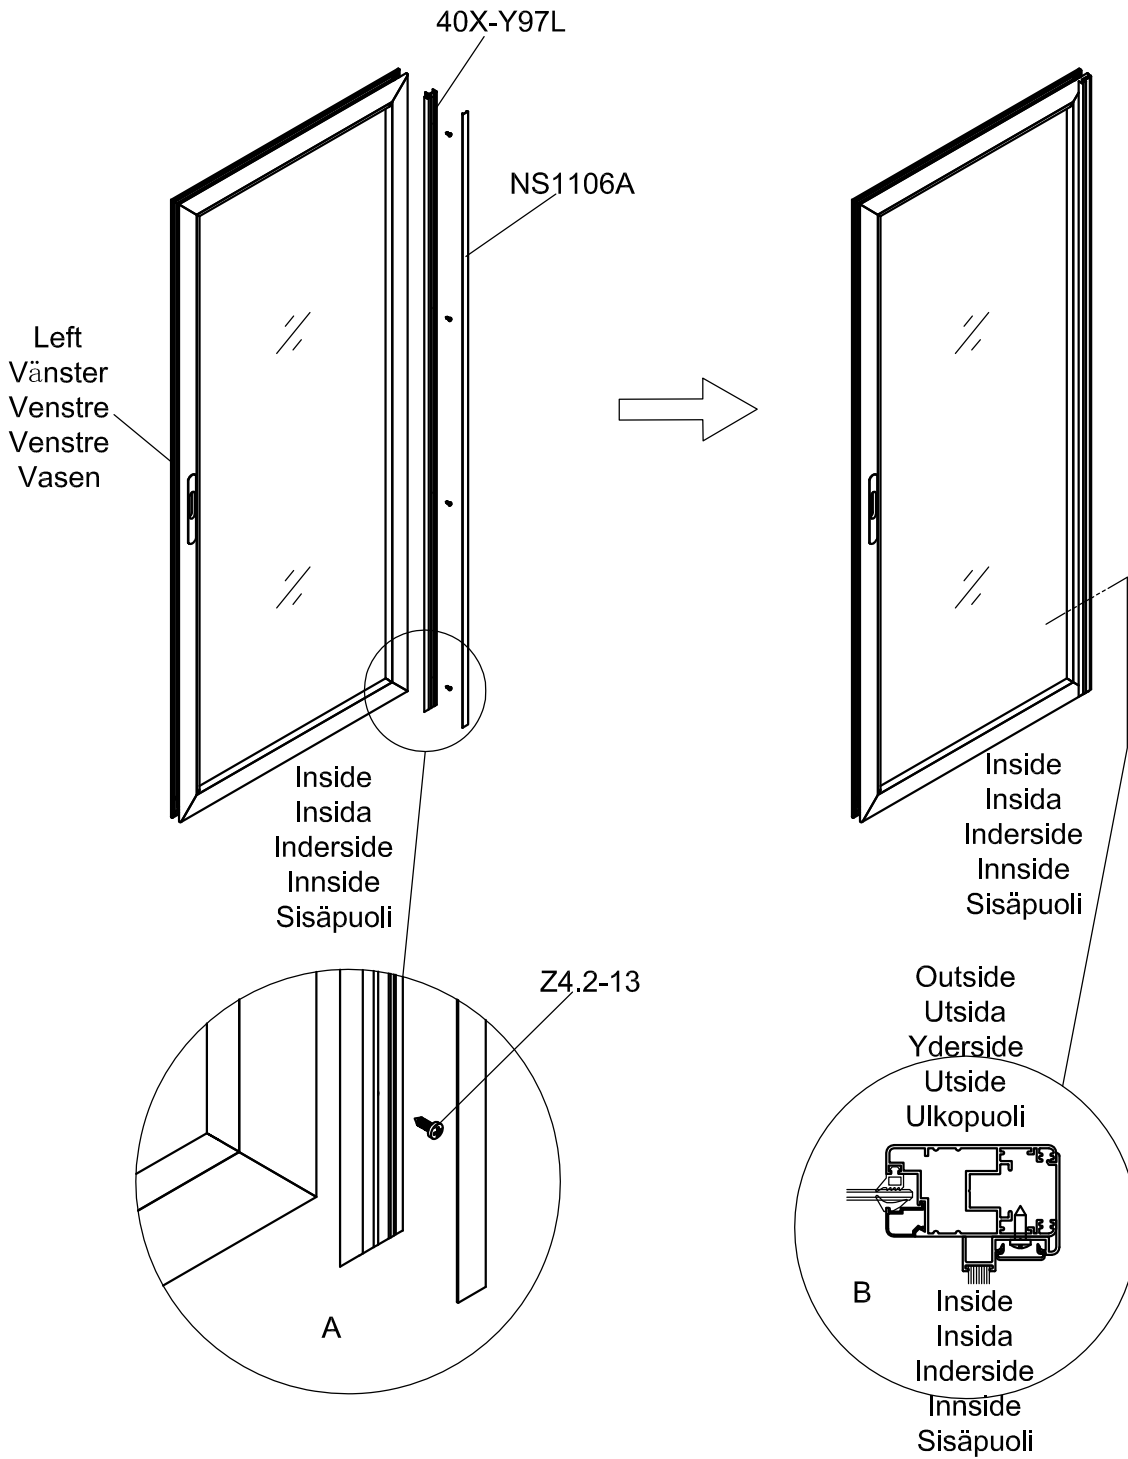

Part	NO.	QTY.	Length(MM)
	40X-Y97L	1	1799
	NS1106A	1	1790
	Z4.2-13	4	PCS