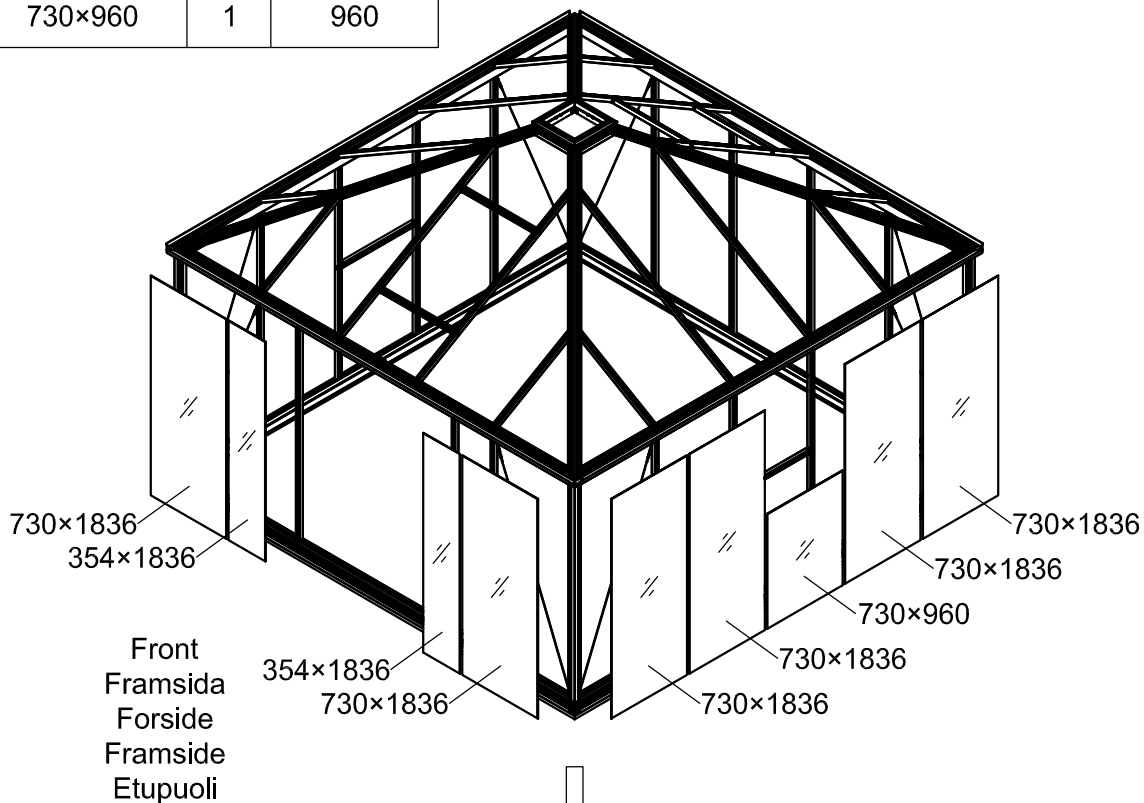

Part	NO.	QTY.	Length(MM)
	Z4.2-13	8	PCS
	7C28-004	8	PCS

Part	NO.	QTY.	Length(MM)
	730×1836	6	1836
	354×1836	2	1836
	730×960	1	960

Part	NO.	QTY.	Length(MM)
☒	730×1836	9	1836
☒	730×960	1	960

8b/30

Part	NO.	QTY.	Length(MM)
	40X-Y15-5	4	3900