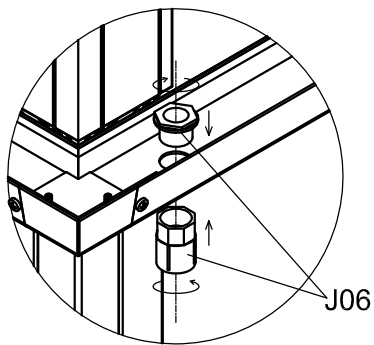

30X-Y62-B

30X-Y60-5A

Rear
Baksida
Bagside
Baksida
Takapuoli

Part	NO.	QTY.	Length(MM)
	J06	2	36

Part	NO.	QTY.	Length(MM)
	J04	2	1864
	J07	4	PCS
	Z4.2-25	4	PCS

Adjust these door stoppers sideways if you want to open the door larger.