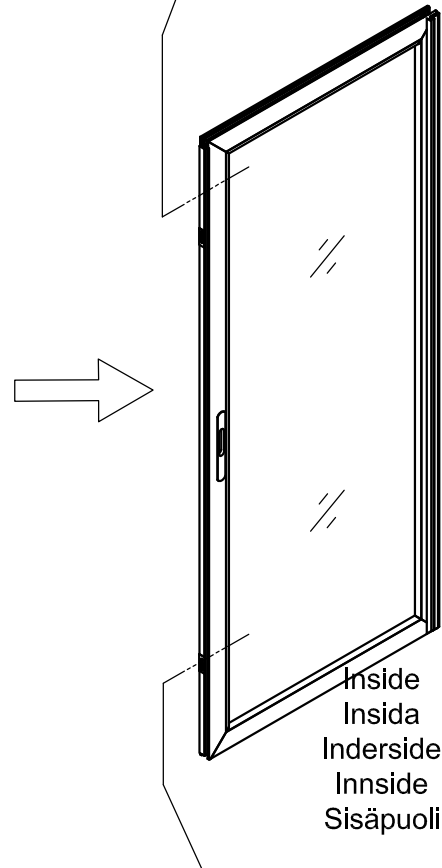

Part	NO.	QTY.	Length(MM)
	40X-Y94	1	1774
	NSST120	1	1900
	T04	2	PCS
	Z4.2-38	3	PCS
	Z3.5-25	4	PCS