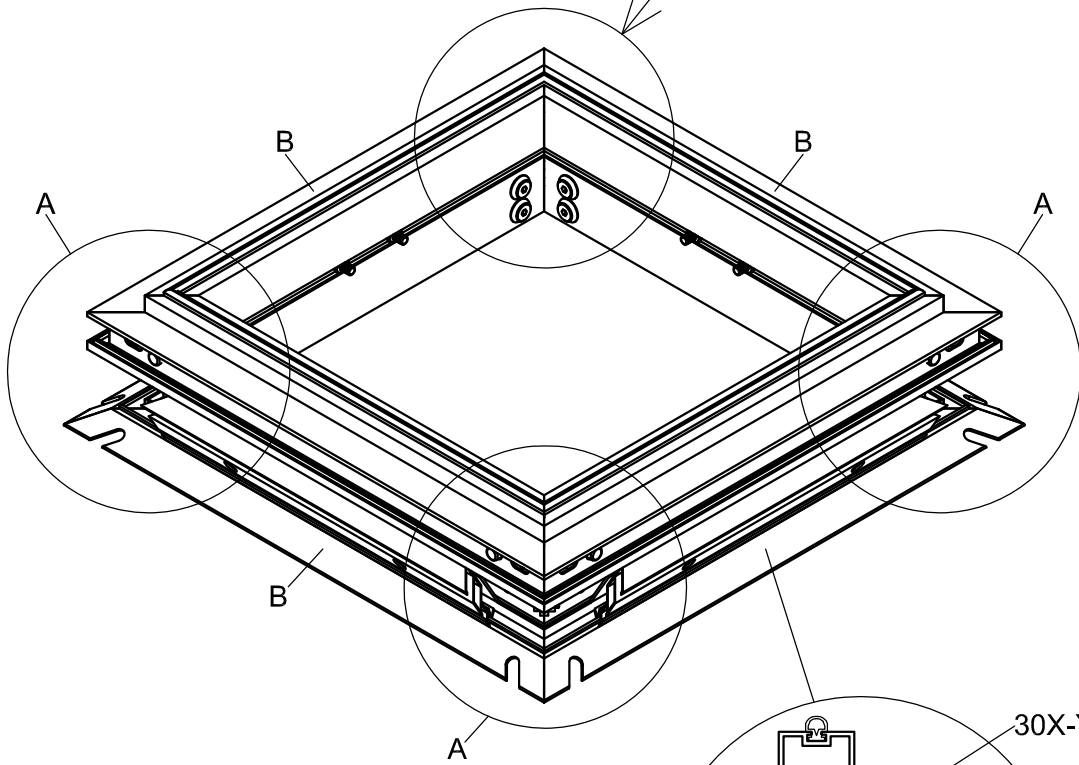

Part	NO.	QTY.	Length(MM)
	30X-Y63	4	432
	30X-Y63-B	4	290
	7B26-018	4	PCS
	W02	4	22
	Si6-16	16	PCS
	J05	16	PCS
	S6-10	8	PCS