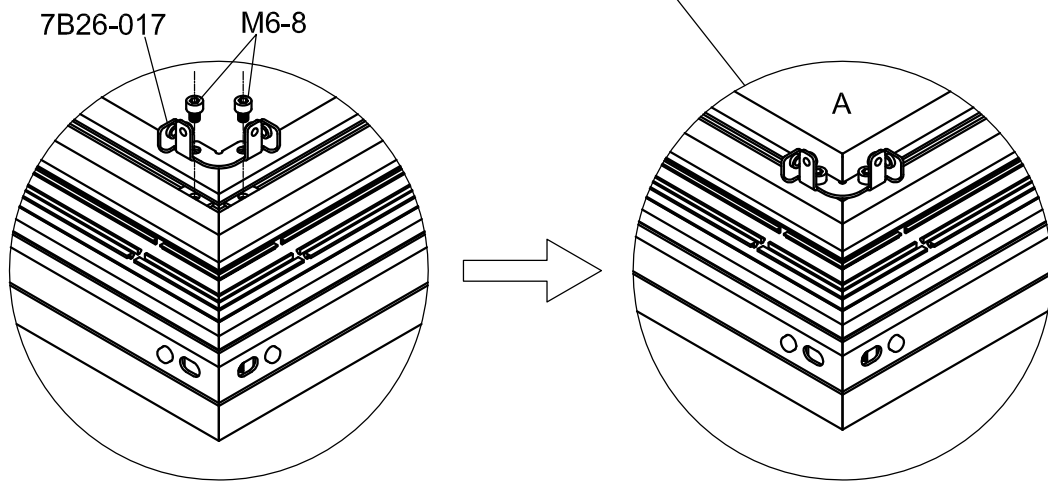

Part	NO.	QTY.	Length(MM)
	7B26-017	4	PCS
	M6-8	8	PCS