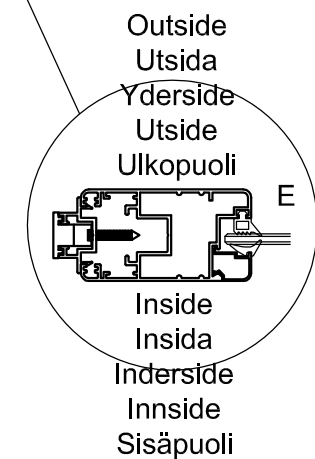

Part	NO.	QTY.	Length(MM)
	40X-Y94	1	1774
	NSST120	1	1900
	T04	2	PCS
	Z4.2-38	3	PCS
	Z3.5-25	4	PCS