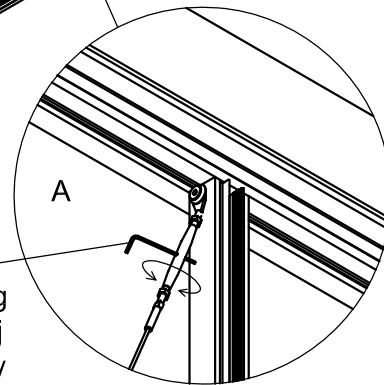

Part	NO.	QTY.	Length(MM)
	40X-Y30	8	1810
	Si6-16	16	PCS
	J05	16	PCS