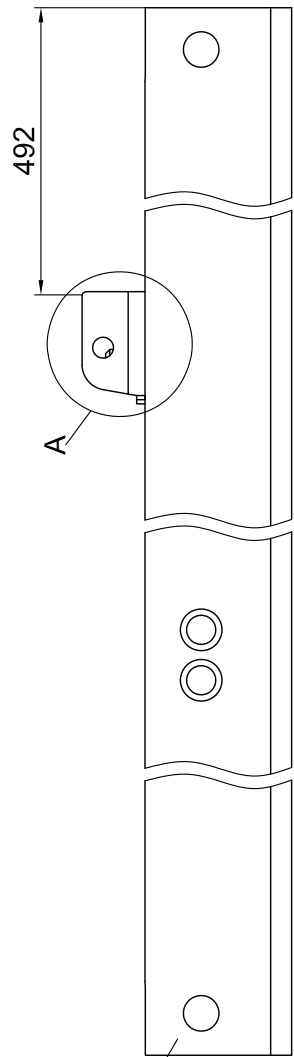

NO.	
1	M6-8
2	7B26-011
3	7B26-025

F7