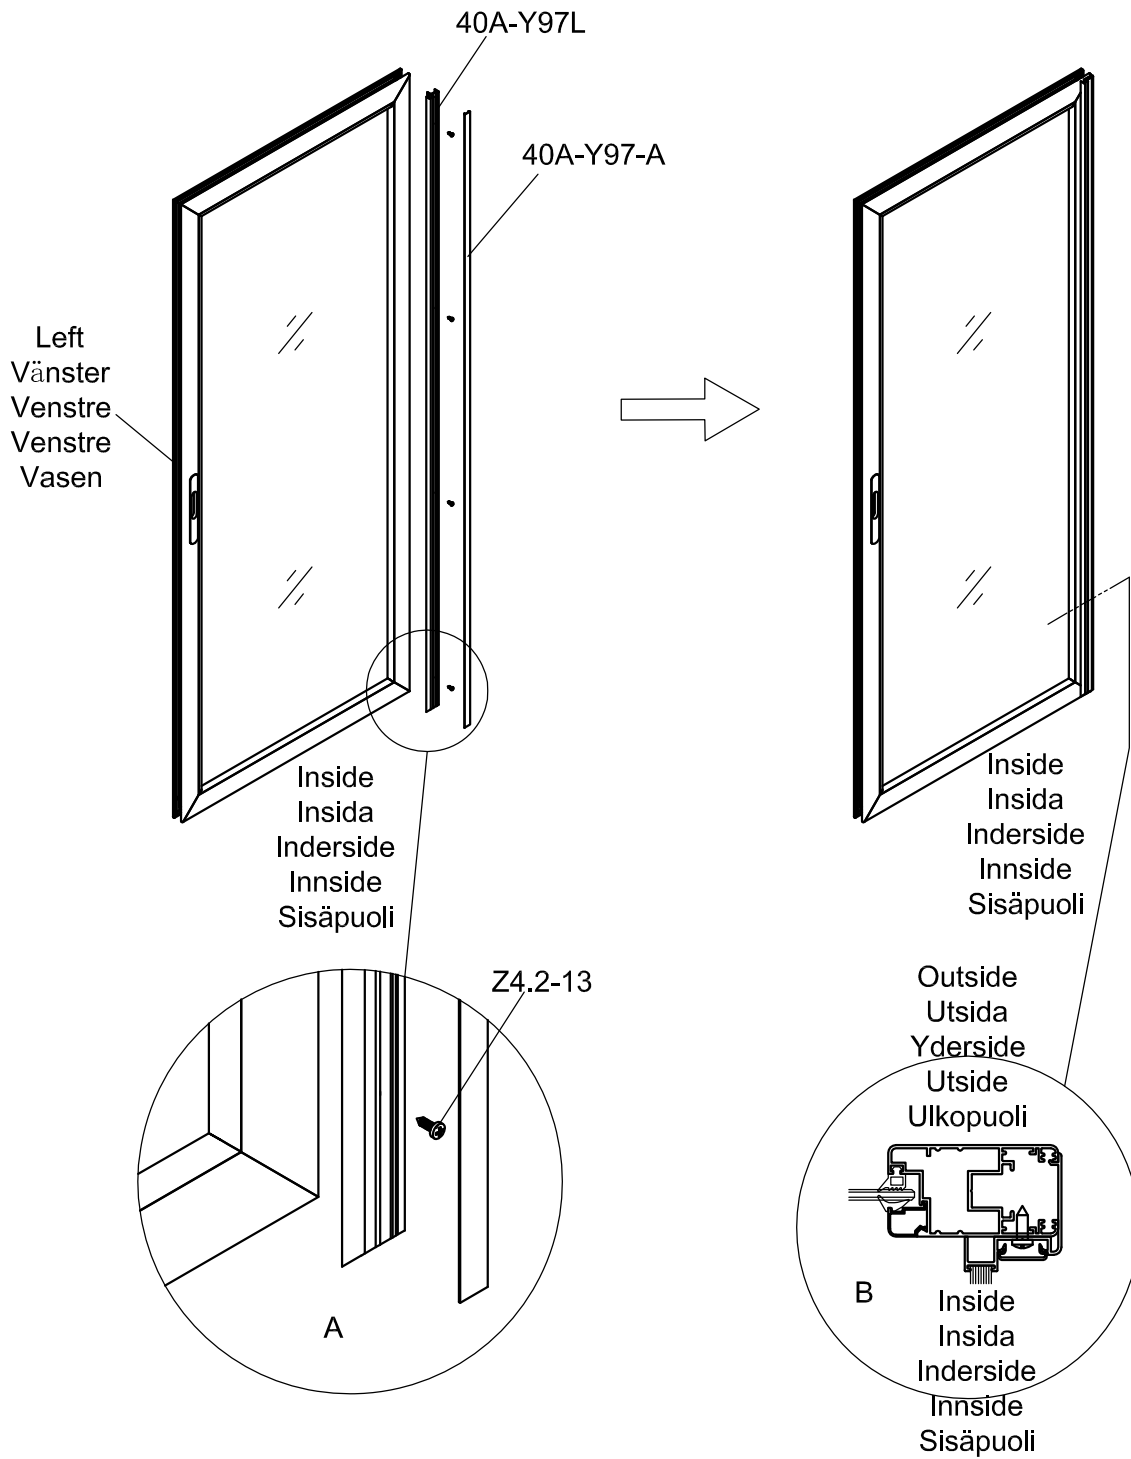

Part	NO.	QTY.	Length(MM)
	40A-Y97L	1	1860
	40A-Y97-A	1	1851
	Z4.2-13	4	PCS