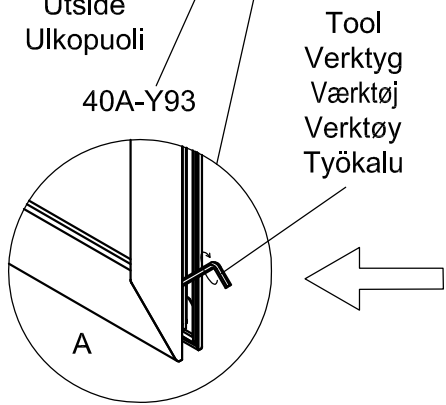

40X-Y62-4A

40X-Y60-A

Rear  
Baksida  
Bagside  
Baksida  
Takapuoli

A

Part	NO.	QTY.	Length(MM)
	40A-Y90	2	1866
	40A-Y91R	1	1866
	40A-Y91L	1	1866
	40A-Y92R	1	769
	40A-Y92L	1	769
	40A-Y93	2	769
	W03	8	30
	W04	16	PCS

Part	NO.	QTY.	Length(MM)
	659×1756	1	1756
	40A-Y95	2	1765
	40A-Y96	2	668

Part	NO.	QTY.	Length(MM)
	659×1756	1	1756
	40A-Y95	2	1765
	40A-Y96	2	668

Part	NO.	QTY.	Length(MM)
	MCJT002	11M	

Part	NO.	QTY.	Length(MM)
	40A-Y97R	1	1860
	40A-Y97-A	1	1851
	Z4.2-13	4	PCS