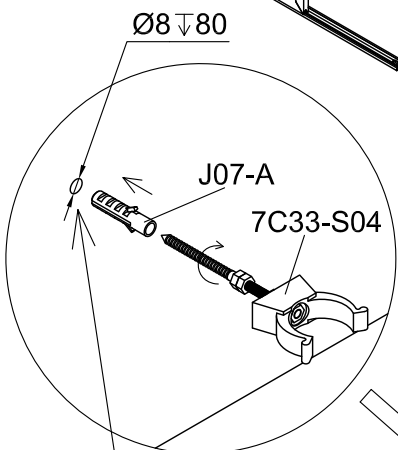

Part	NO.	QTY.	Length(MM)
	7C26-S01A	2	1900
	7C33-S03	4	PCS
	Z4.8-25	4	PCS
	7C33-S04	2	PCS
	J07-A	2	PCS
	J07-B	2	PCS