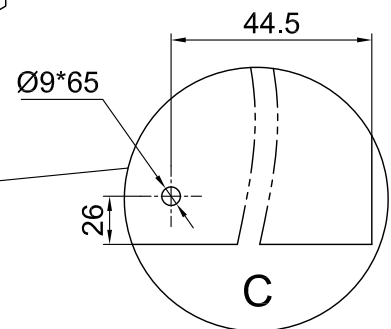

Part	NO.	QTY.	Length(MM)
	659×1756	1	1756
	40A-Y95	2	1765
	40A-Y96	2	668

Part	NO.	QTY.	Length(MM)
	659×1756	1	1756
	40A-Y95	2	1765
	40A-Y96	2	668

Part	NO.	QTY.	Length(MM)
	MCJT002	11M	

Part	NO.	QTY.	Length(MM)
	40A-Y97R	1	1860
	40A-Y97-A	1	1851
	Z4.2-13	4	PCS

Part	NO.	QTY.	Length(MM)
	40A-Y97L	1	1860
	40A-Y97-A	1	1851
	Z4.2-13	4	PCS

Part	NO.	QTY.	Length(MM)
	40A-Y94	1	1835
	NSST120	1.9M	
	T04	2	PCS
	Z4.2-38	3	PCS
	Z3.5-25	4	PCS

Part	NO.	QTY.	Length(MM)
	40A-Y98-R	1	1910
	40A-Y98-L	1	1910
	M6-35	2	PCS
	Si6-35	6	PCS
	J05	6	PCS