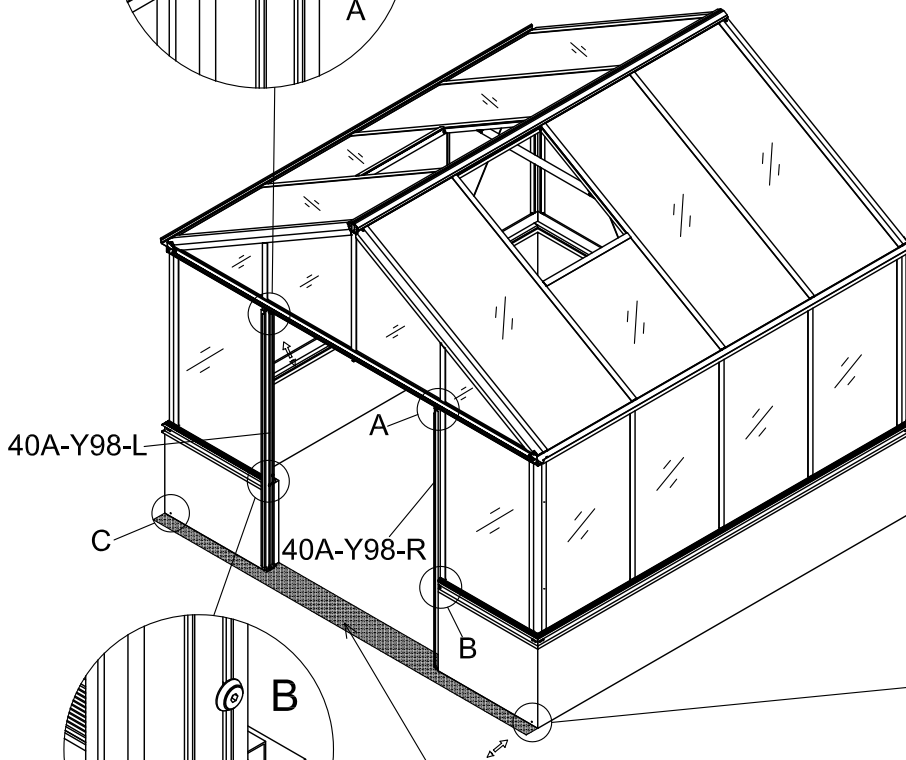

Part	NO.	QTY.	Length(MM)
	40A-Y98-R	1	1910
	40A-Y98-L	1	1910
	M6-35	2	PCS
	Si6-35	6	PCS
	J05	6	PCS

Make sure the floor below the doors frame should be flat and solid.

Se till att underlaget under dörrramen är plan och på solid grund.

Sørg for, at underlaget under dørkarmen er plan og på fast grund.

Sørg for at underlaget under dørterskelen er slett og på solid fundament.

Tarkista, että maa ovikarmin alla on sileä ja tasainen.