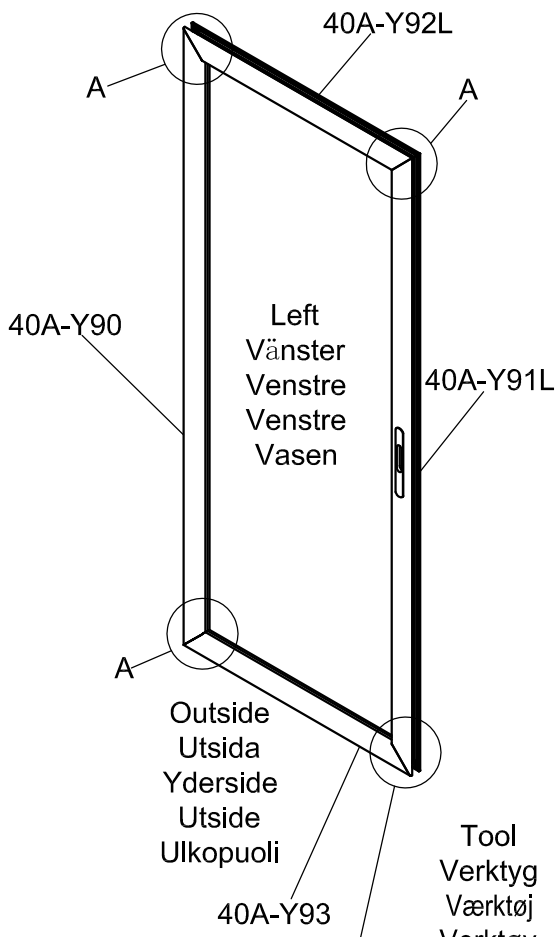

40X-Y62-4A

40X-Y60-A

Rear  
Baksida  
Bagside  
Baksida  
Takapuoli

A

Part	NO.	QTY.	Length(MM)
	40A-Y90	2	1866
	40A-Y91R	1	1866
	40A-Y91L	1	1866
	40A-Y92R	1	769
	40A-Y92L	1	769
	40A-Y93	2	769
	W03	8	30
	W04	16	PCS

Part	NO.	QTY.	Length(MM)
	659×1756	1	1756
	40A-Y95	2	1765
	40A-Y96	2	668

Part	NO.	QTY.	Length(MM)
	659×1756	1	1756
	40A-Y95	2	1765
	40A-Y96	2	668

Part	NO.	QTY.	Length(MM)
	MCJT002	11M	

Part	NO.	QTY.	Length(MM)
	40A-Y97R	1	1860
	40A-Y97-A	1	1851
	Z4.2-13	4	PCS