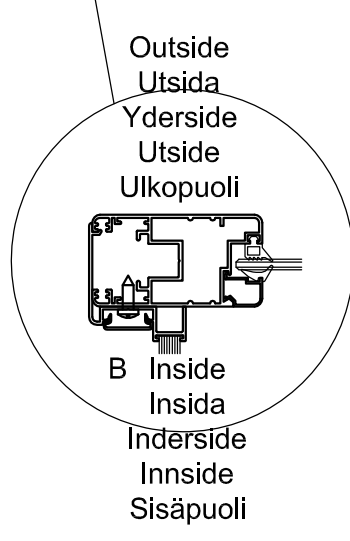

Part	NO.	QTY.	Length(MM)
	659×1756	1	1756
	40A-Y95	2	1765
	40A-Y96	2	668

Part	NO.	QTY.	Length(MM)
	659×1756	1	1756
	40A-Y95	2	1765
	40A-Y96	2	668

Part	NO.	QTY.	Length(MM)
	MCJT002	11M	

Part	NO.	QTY.	Length(MM)
	40A-Y97R	1	1860
	40A-Y97-A	1	1851
	Z4.2-13	4	PCS