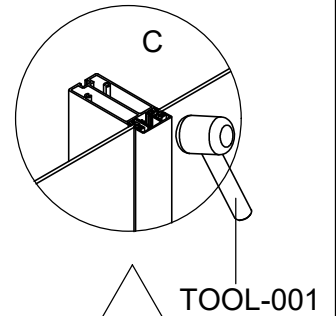

Part	NO.	QTY.					Length(MM)
		3071	3072	3073	3074	3075	
	40L-Y06-11	5	6	7	8	9	3118
	40L-Y07	1	2	2	3	3	713
	7B26-069	5	6	7	8	9	PCS

7B26-069

15c/30