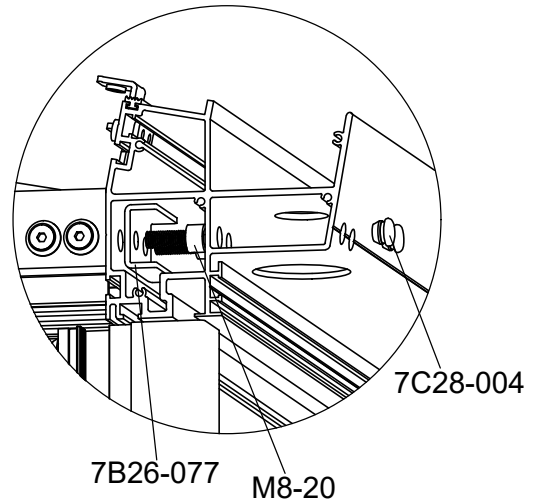

Part	NO.	QTY.	Length(MM)
	7B26-077	2	PCS
	M8-20	4	PCS
	7C28-004	4	PCS