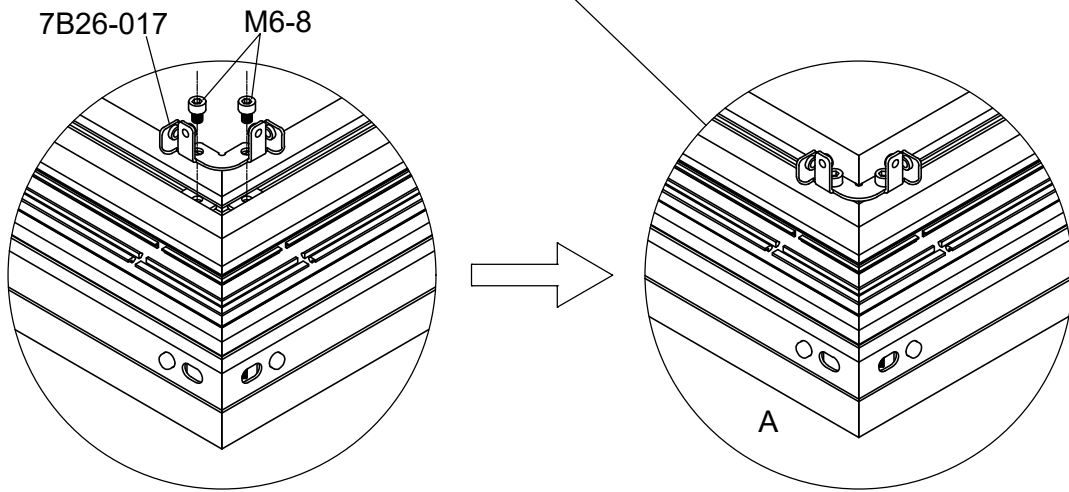

Part	NO.	QTY.	Length(MM)
	7B26-014	3	500
	M6	10	PCS

7B26-014

M6

B

2d/30

Concrete
Betong
Beton
Betong
Betoni
Beton

Part	NO.	QTY.	Length(MM)
	7B26-017	2	PCS
	M6-8	4	PCS

Part	NO.	QTY.	Length(MM)
	40X-Y20	2	1811
	Si6-16	4	PCS
	J05	4	PCS
	M6-8	4	PCS