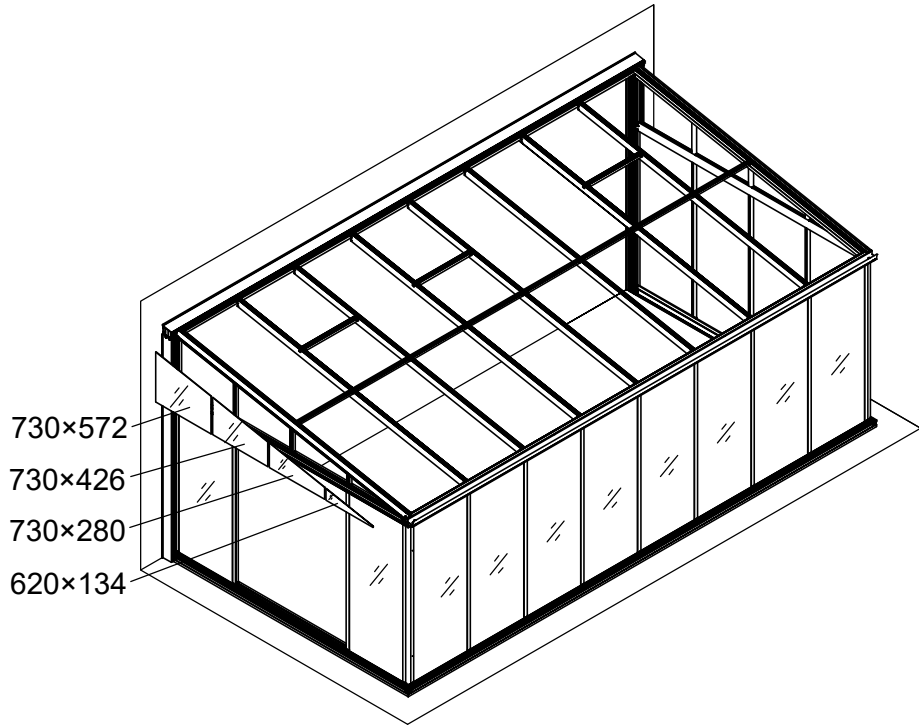

Part	NO.	QTY.	Length(MM)
	620×134	1	620
	730×280	1	730
	730×426	1	730
	730×572	1	730