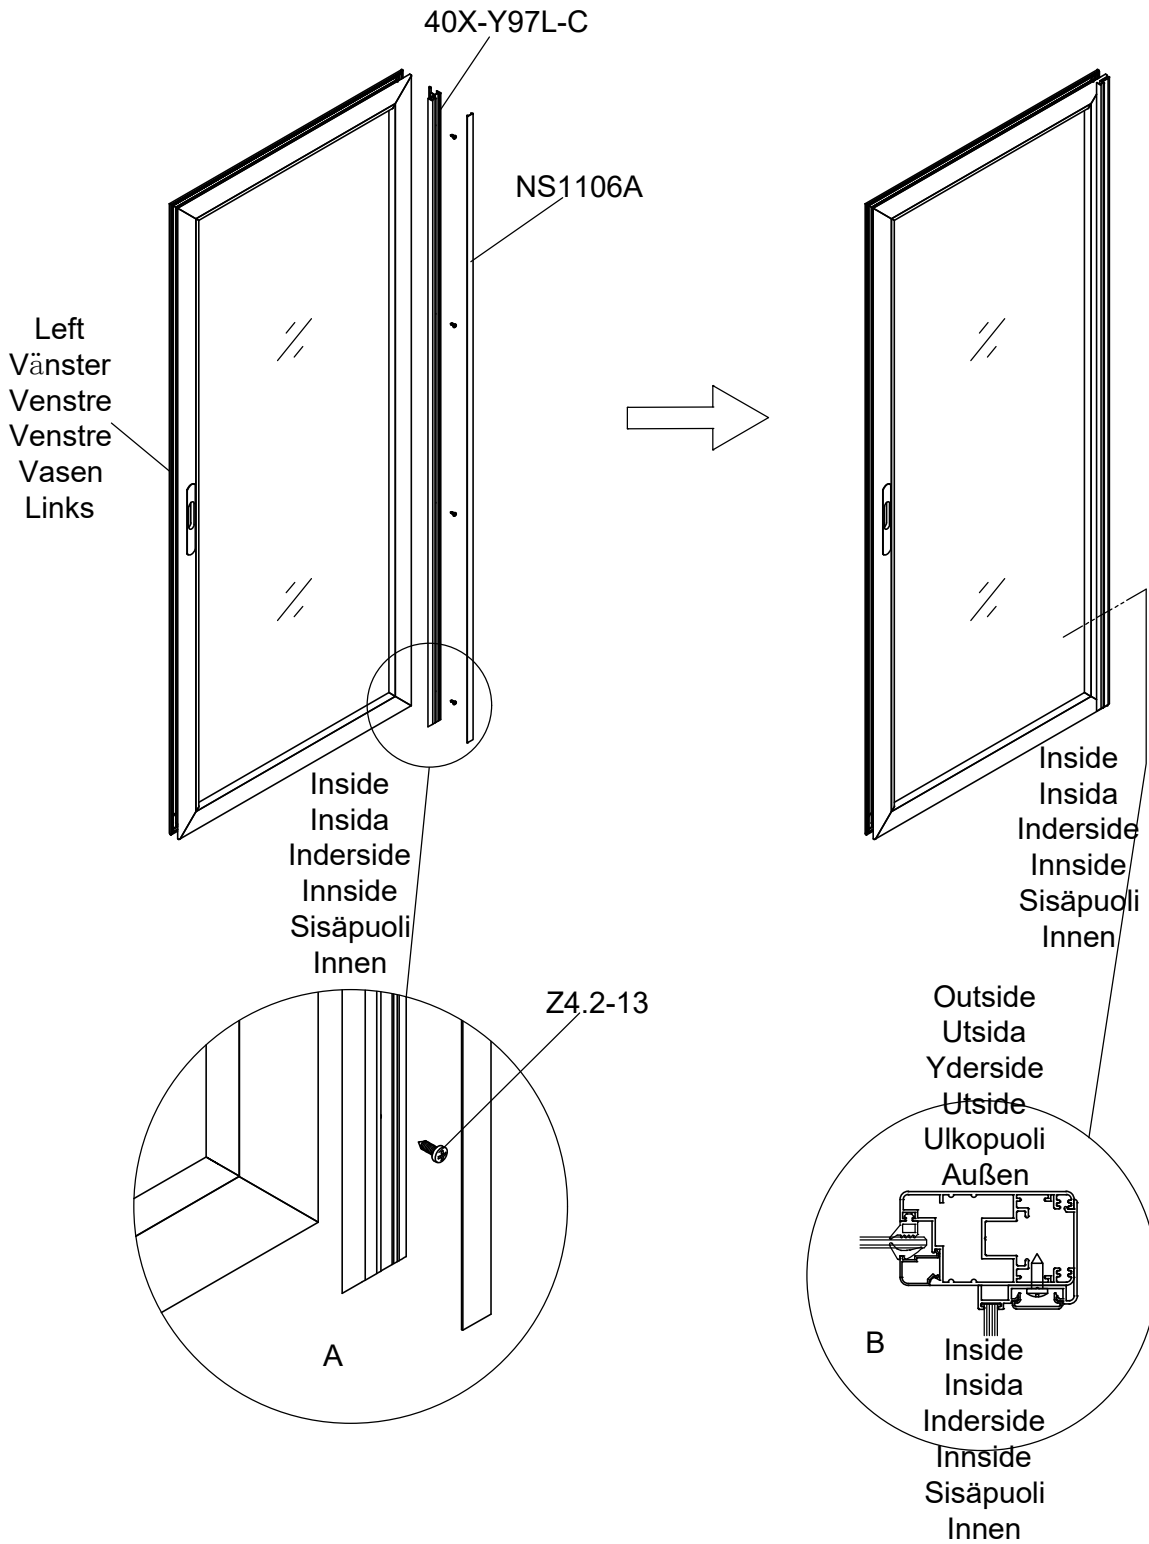

Part	NO.	QTY.	Length(MM)
	658×1695	1	1695
	40X-Y95	2	1704
	40X-Y96	2	666

Part	NO.	QTY.	Length(MM)
	MCJT002	11.5M	

Part	NO.	QTY.	Length(MM)
	40X-Y97R-C	1	1799
	NS1106A	1	1790
	Z4.2-13	4	PCS

Part	NO.	QTY.	Length(MM)
	40X-Y97L-C	1	1799
	NS1106A	1	1790
	Z4.2-13	4	PCS