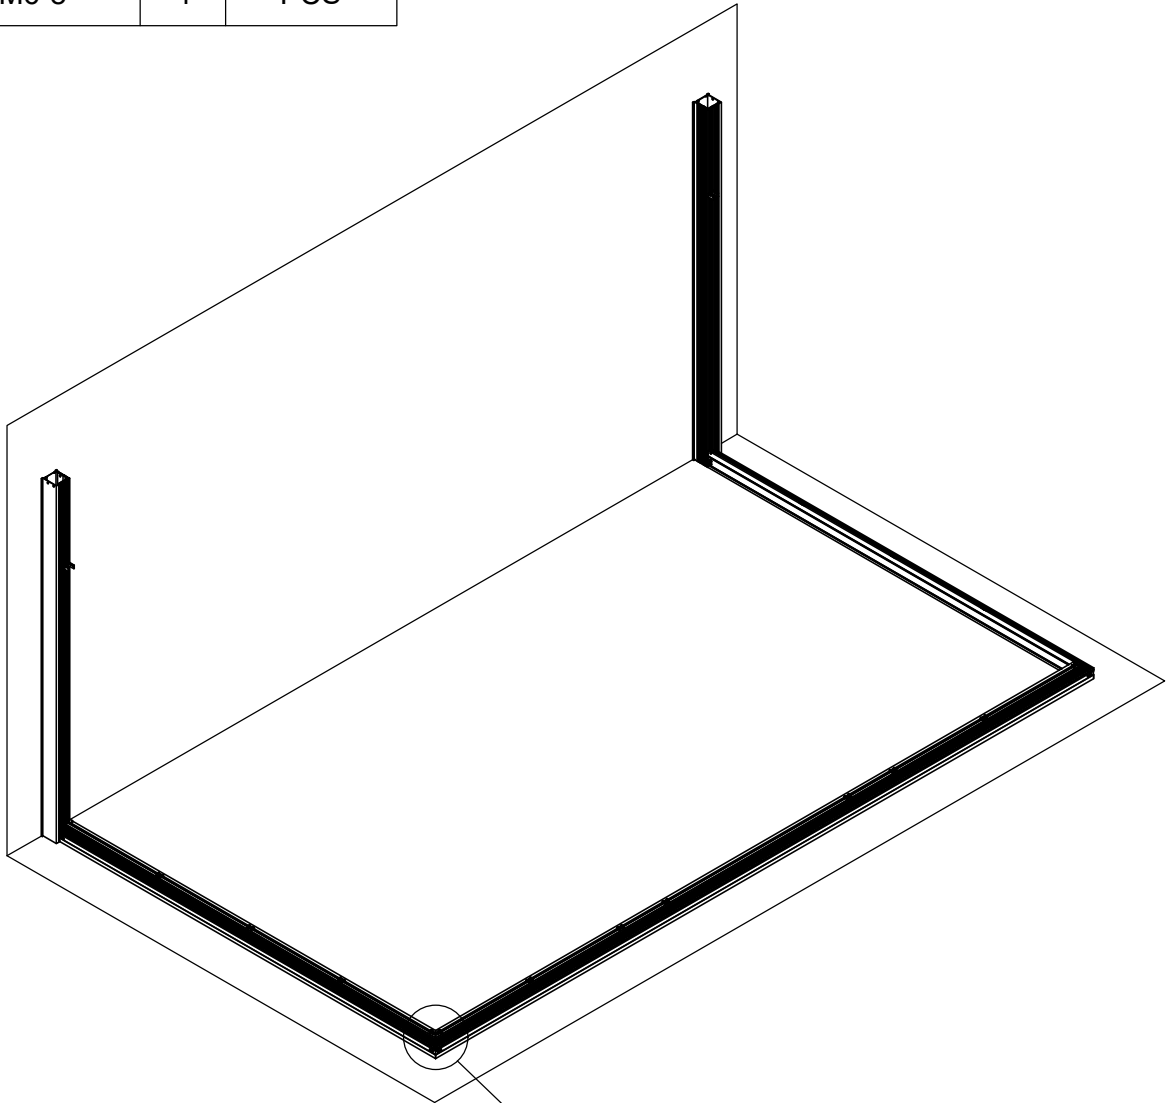

Part	NO.	QTY.	Length(MM)
	7B26-014	3	500
	M6	10	PCS

7B26-014

M6

B

2d/30

Concrete
Betong
Beton
Betong
Betoni
Beton

Part	NO.	QTY.	Length(MM)
	7B26-017	2	PCS
	M6-8	4	PCS

Part	NO.	QTY.	Length(MM)
	40X-Y20	2	1811
	Si6-16	4	PCS
	J05	4	PCS
	M6-8	4	PCS