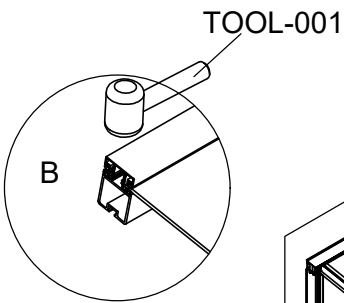

Part	NO.	QTY.					Length(MM)
		3071	3072	3073	3074	3075	
	40L-Y06-11	5	6	7	8	9	3118
	40L-Y07	1	2	2	3	3	713
	7B26-069	5	6	7	8	9	PCS

7B26-069

15c/30