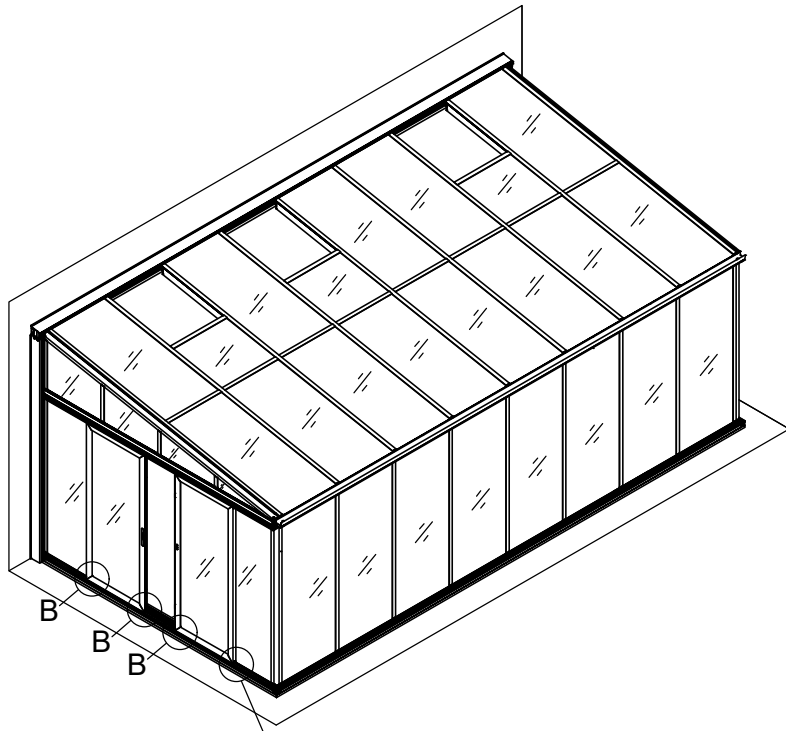

TOOL-005

Adjust the height of the wheels
Justera höjden för hjulen
Juster højden af hjulene
Justere høyden for hjulene
Säädä alapyörien korkeus
Stellen Sie die Höhe der Räder ein