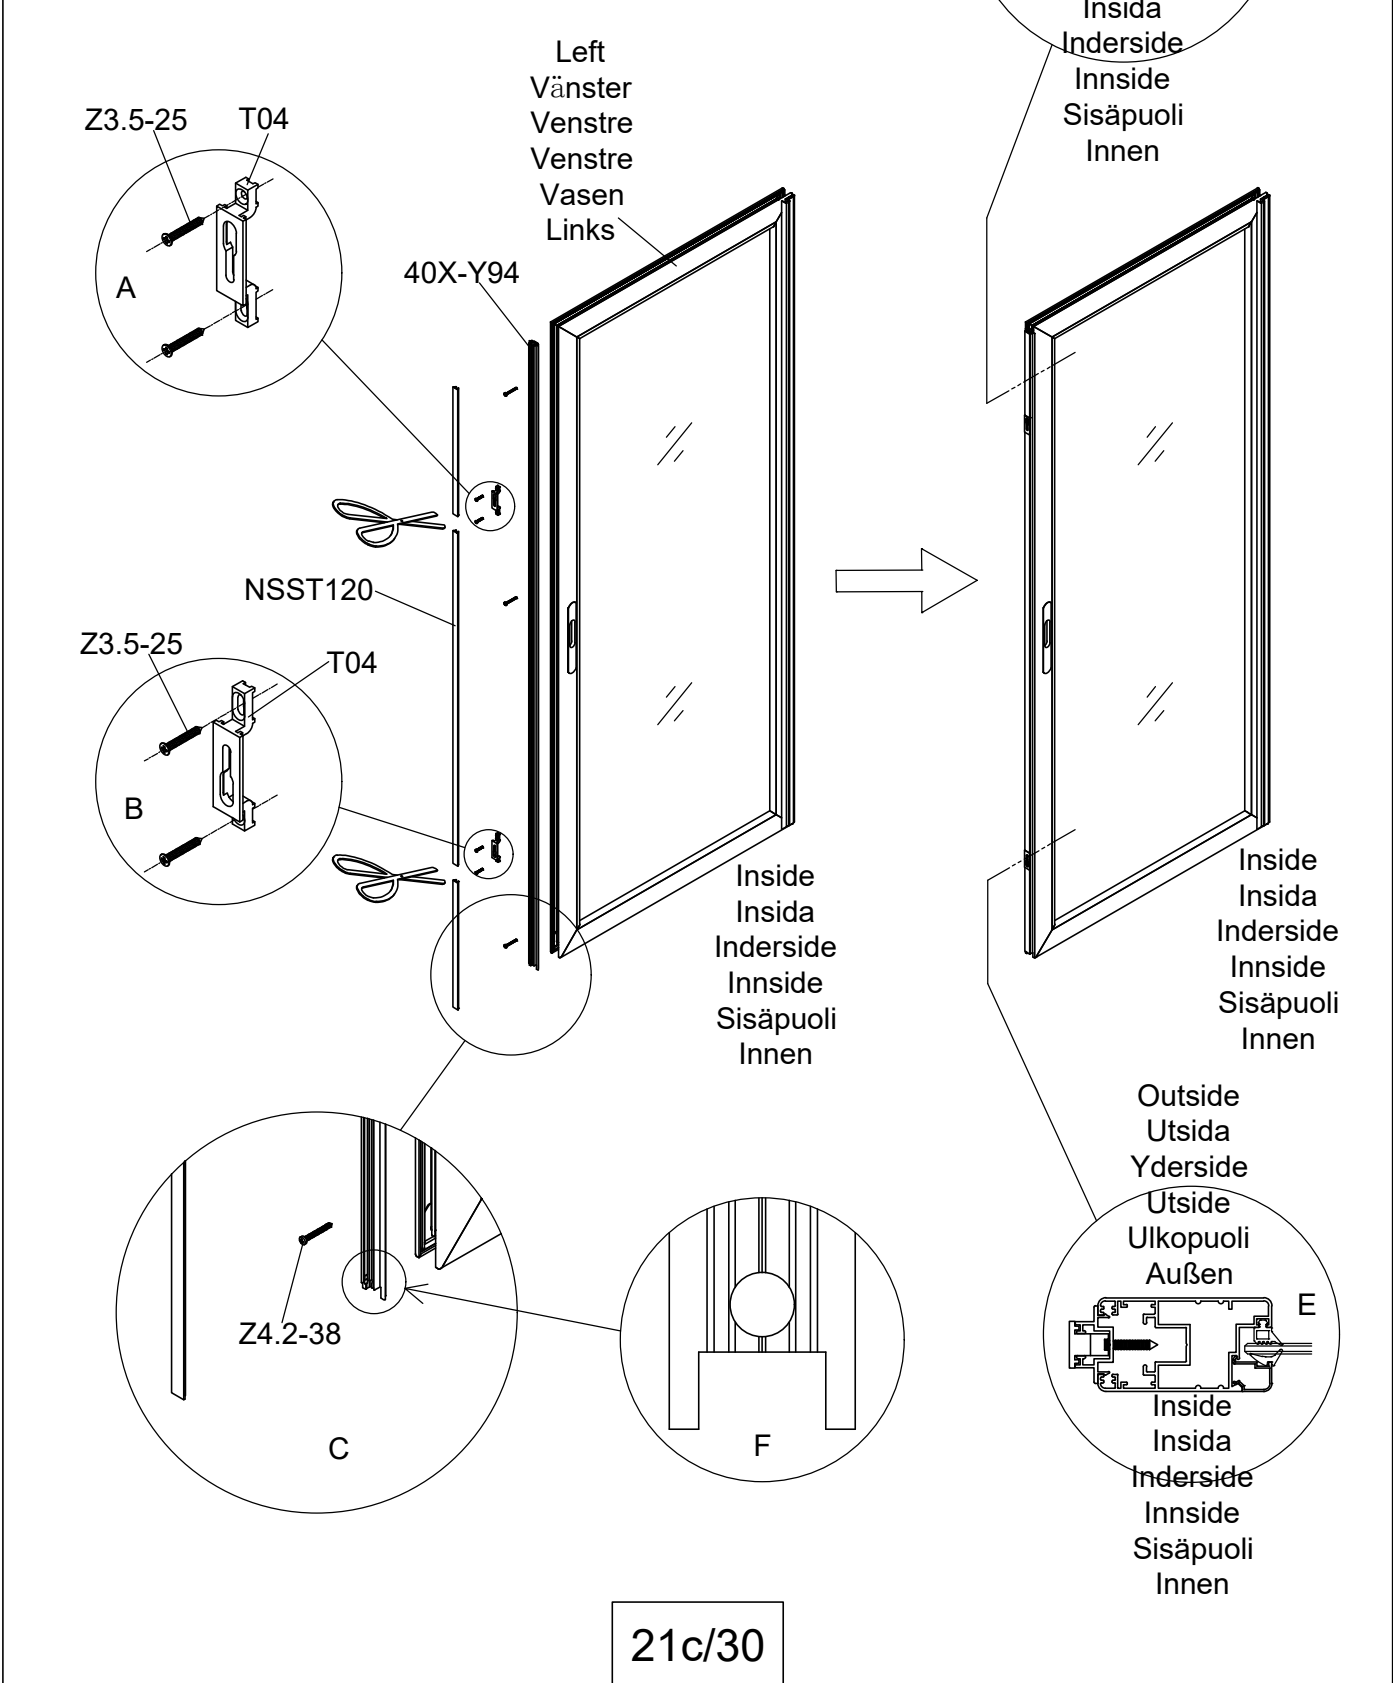

Part	NO.	QTY.	Length(MM)
	40X-Y94	1	1774
	NSST120	1.9M	
	T04	2	PCS
	Z4.2-38	3	PCS
	Z3.5-25	4	PCS