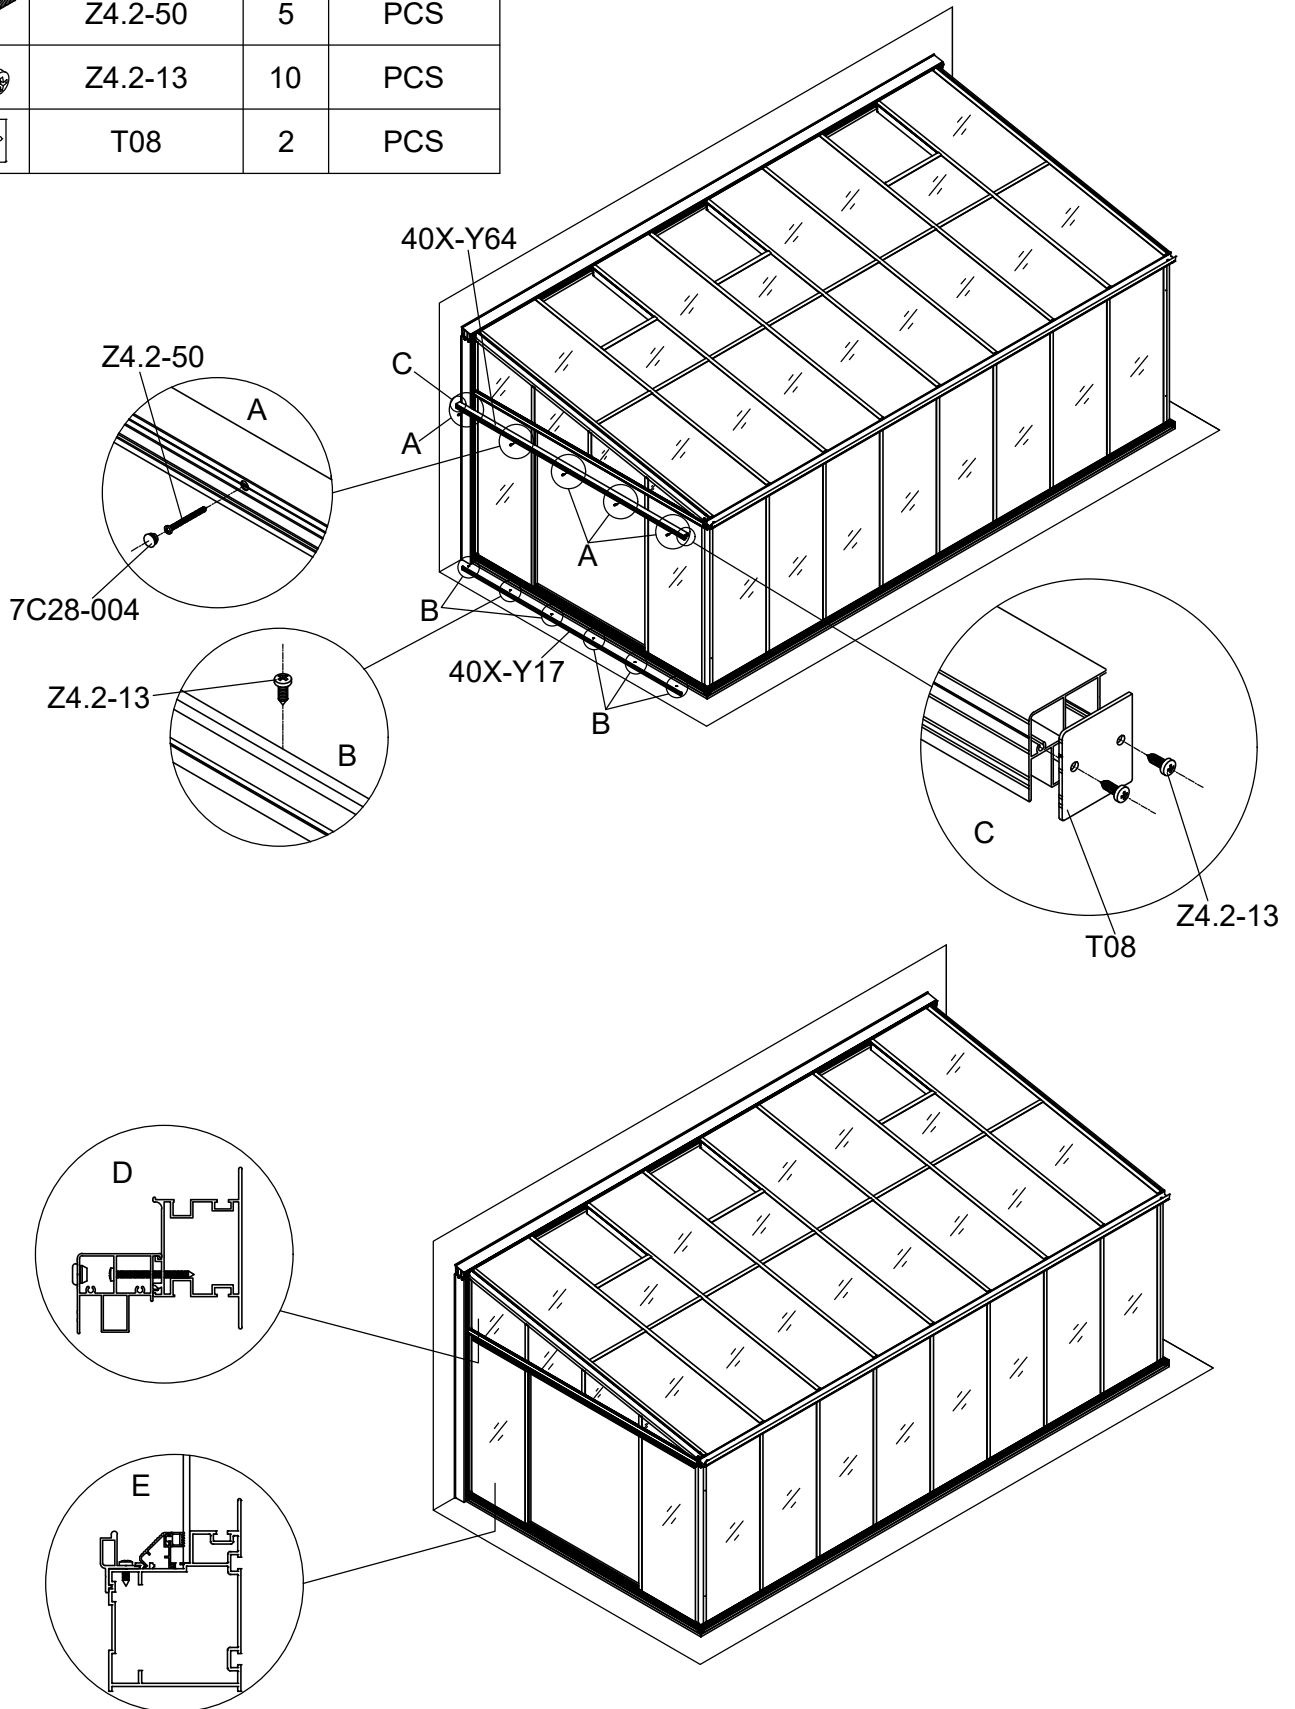

Part	NO.	QTY.	Length(MM)
	40X-Y64	1	3016
	40X-Y17	1	2890
	7C28-004	5	PCS
	Z4.2-50	5	PCS
	Z4.2-13	10	PCS
	T08	2	PCS