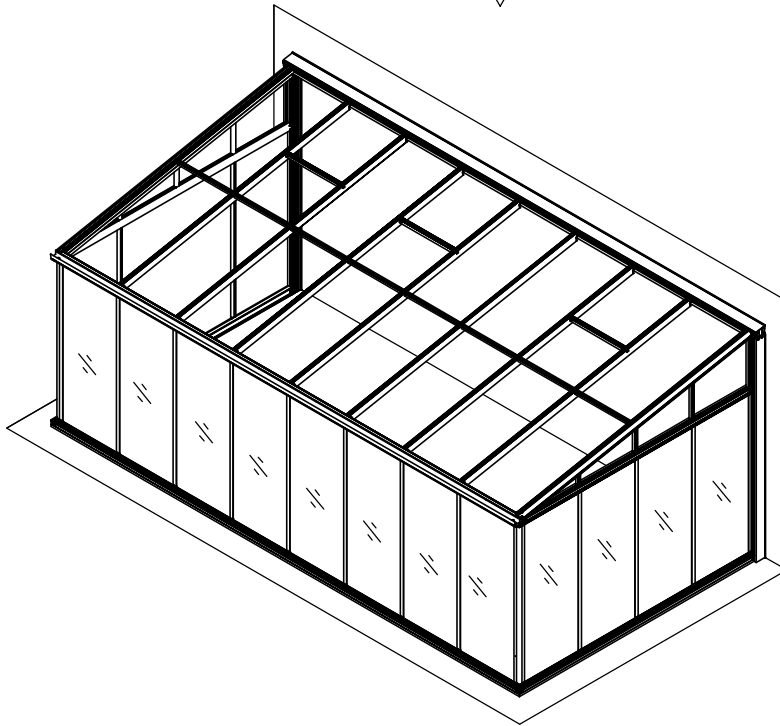

Part	NO.	QTY.	Length(MM)
	40X-Y01	4	1809
	40L-Y01	1	1809