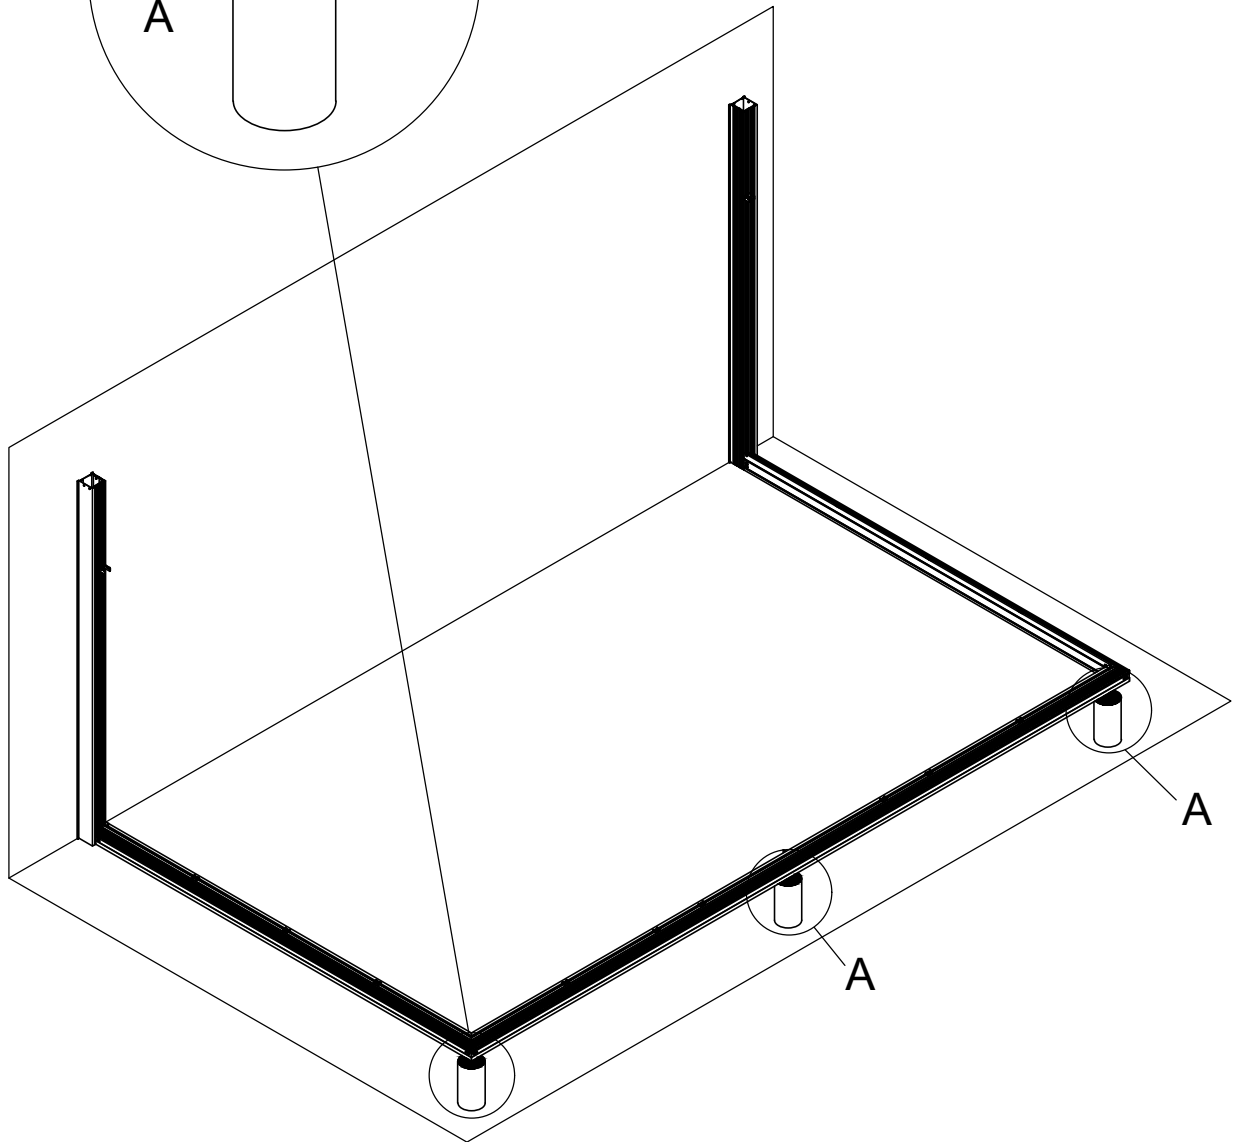

Concrete
Betong
Beton
Betong
Betoni
Beton