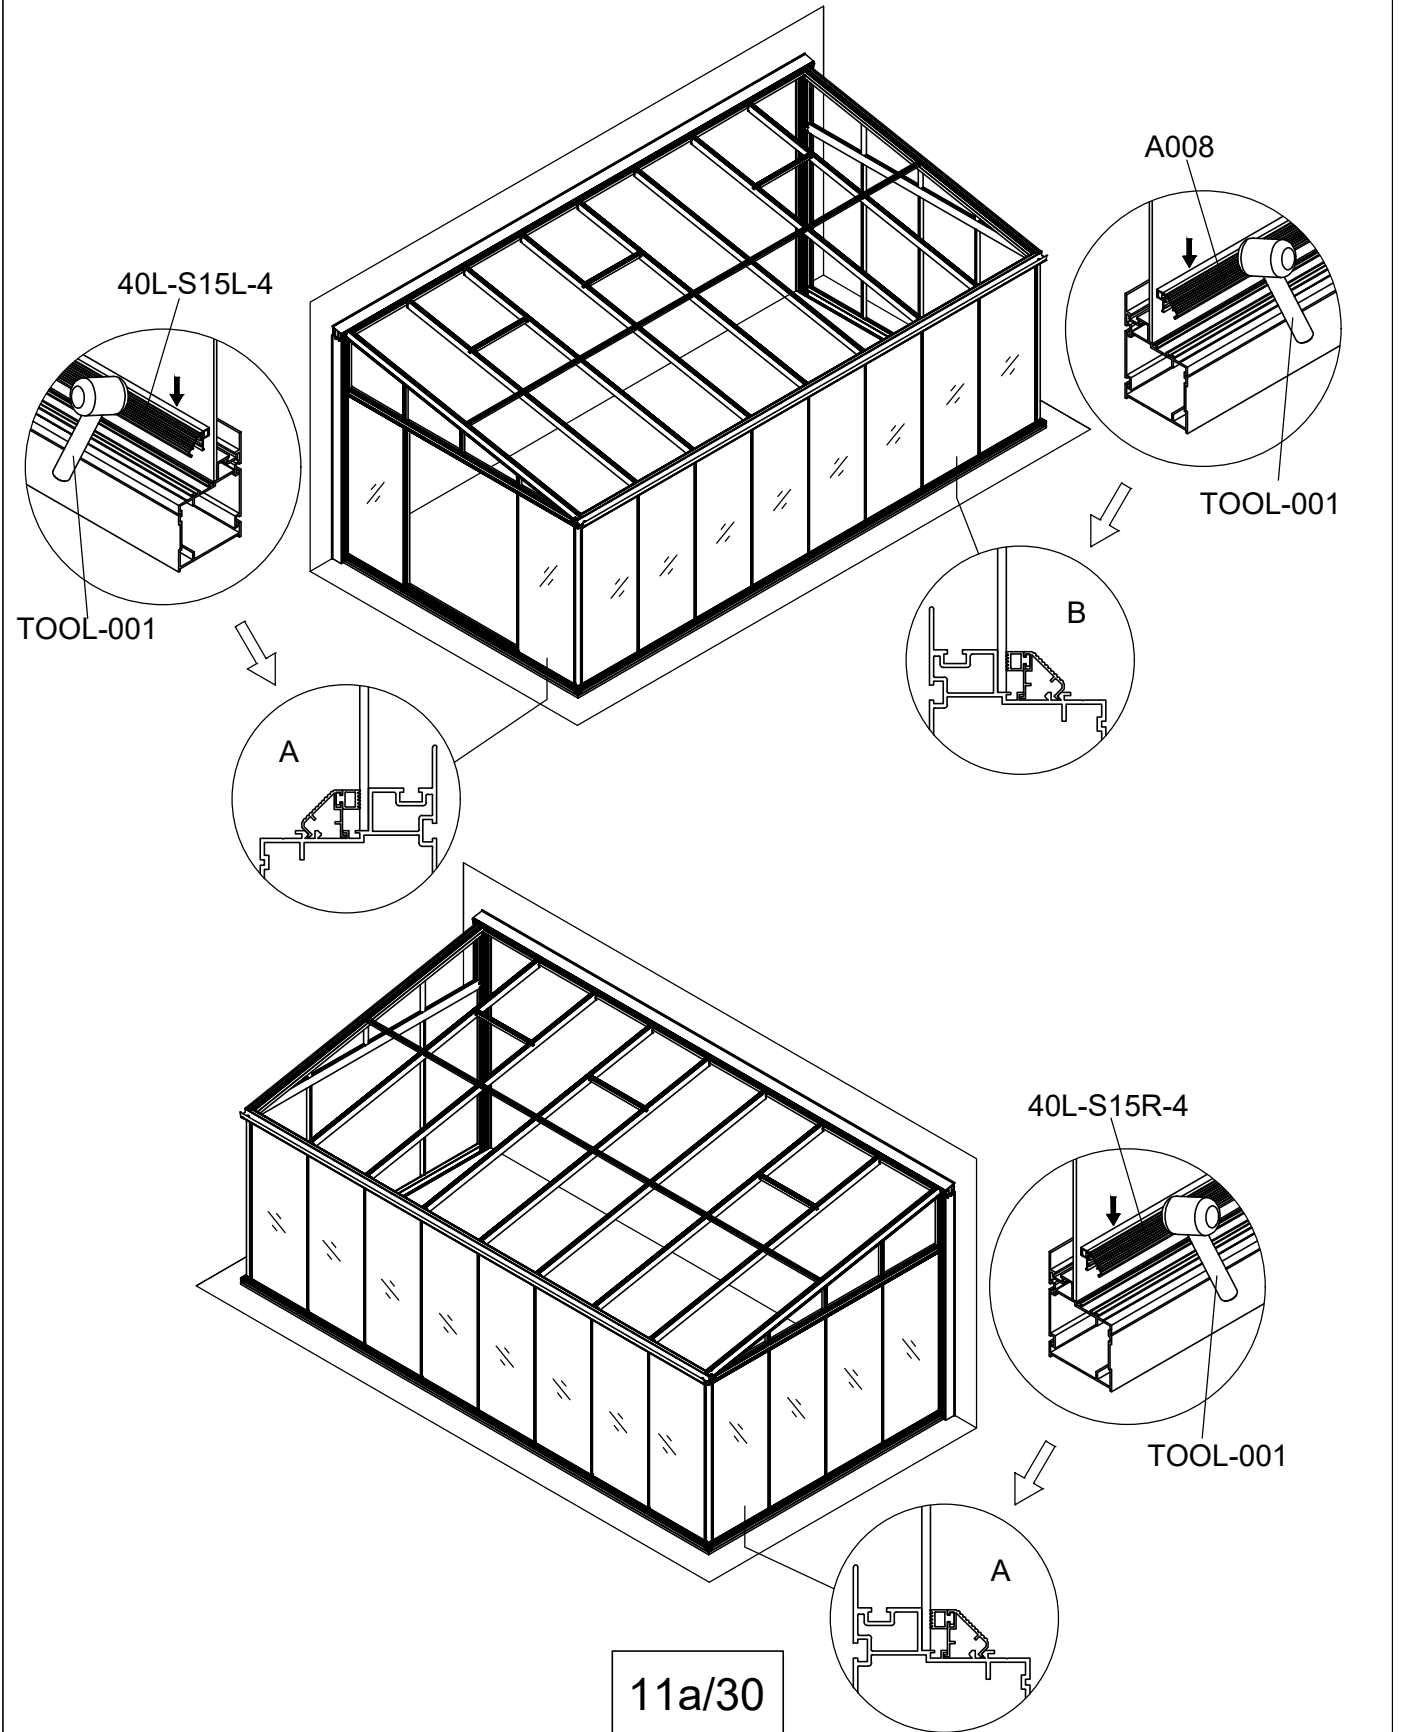

3071	3072	3073	3074	3075
10a/30				

Part	NO.	QTY.	Length(MM)
∕	730×1836	4	1836

10b/30

Part	NO.	QTY.	Length(MM)
	40L-S15R-4	1	3086
	40L-S15L-4	1	3086

Part	Product	NO.	Length(MM)	QTY.	Code
	3071	40X-Y15-4	3149	1	A008
	3072	40X-Y15-5	3900		
	3073	40X-Y15-6	4651		
	3074	40X-Y15-7	5402		
	3075	40X-Y15-8	6153		