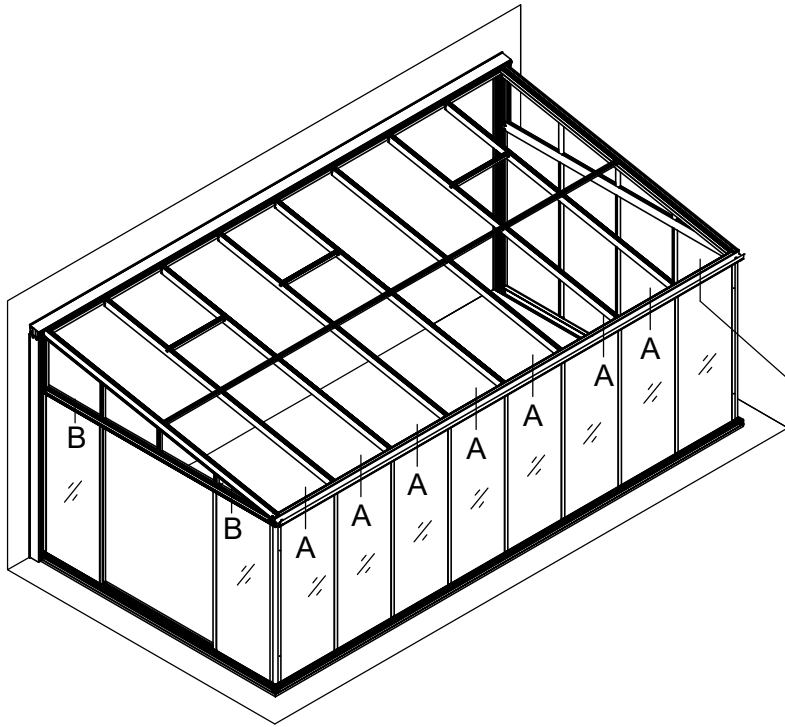

Part	NO.	QTY.					Length(MM)
		3071	3072	3073	3074	3075	
	7C26-007N	8M	8.8M	9.5M	10.3M	11M	

7C26-007N