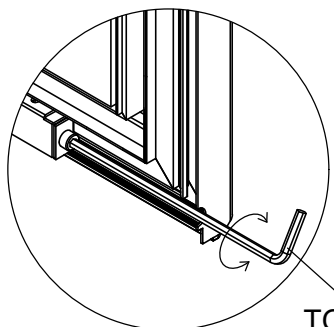

TOOL-005

Adjust the height of the wheels
Justera höjden för hjulen
Juster højden af hjulene
Justere høyden for hjulene
Säädä alapyörien korkeus
Stellen Sie die Höhe der Räder ein