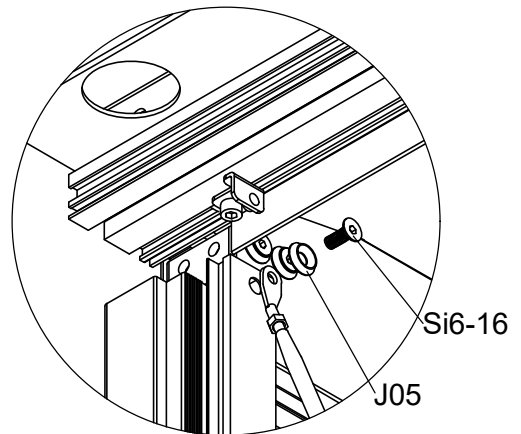

Part	NO.	QTY.	Length(MM)
	40L-S60R	1	3023
	40L-S61L	1	3023
	Si6-16	10	PCS
	J05	10	PCS

Part	NO.	QTY.	Length(MM)
	Si6-16	2	PCS
	J05	2	PCS
	L05	2	1920

Part	Product	NO.	Length(MM)	QTY.	Code
	3071	40L-Y62-4-11	3134	1	A002
	3072	40L-Y62-5-11	3885		
	3073	40L-Y62-6-11	4636		
	3074	40L-Y62-7-11	5387		
	3075	40L-Y62-8-11	6138		