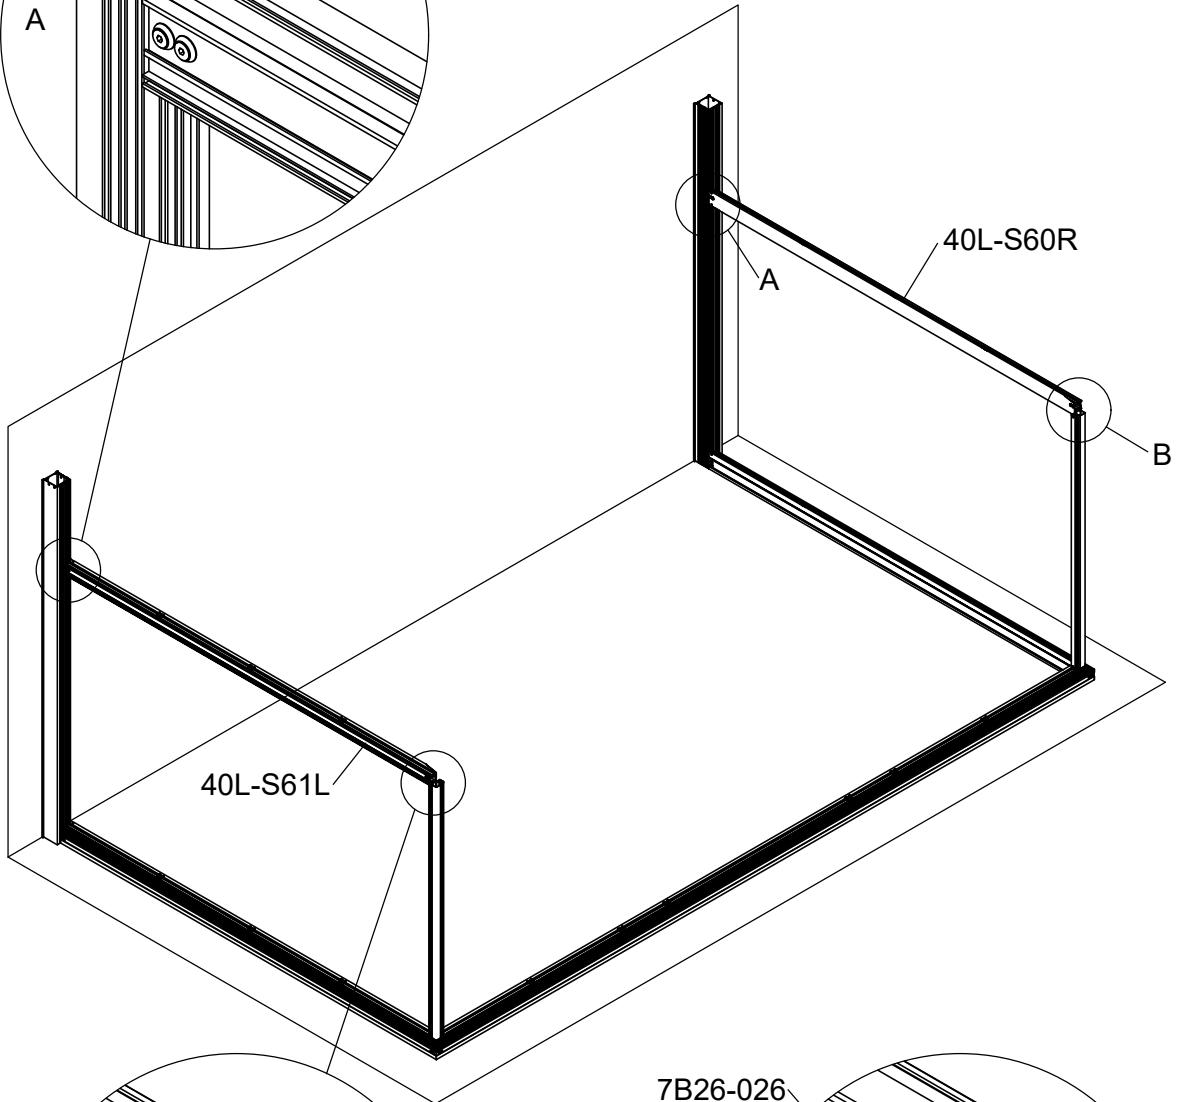

Part	NO.	QTY.	Length(MM)
	40L-S60R	1	3023
	40L-S61L	1	3023
	Si6-16	10	PCS
	J05	10	PCS