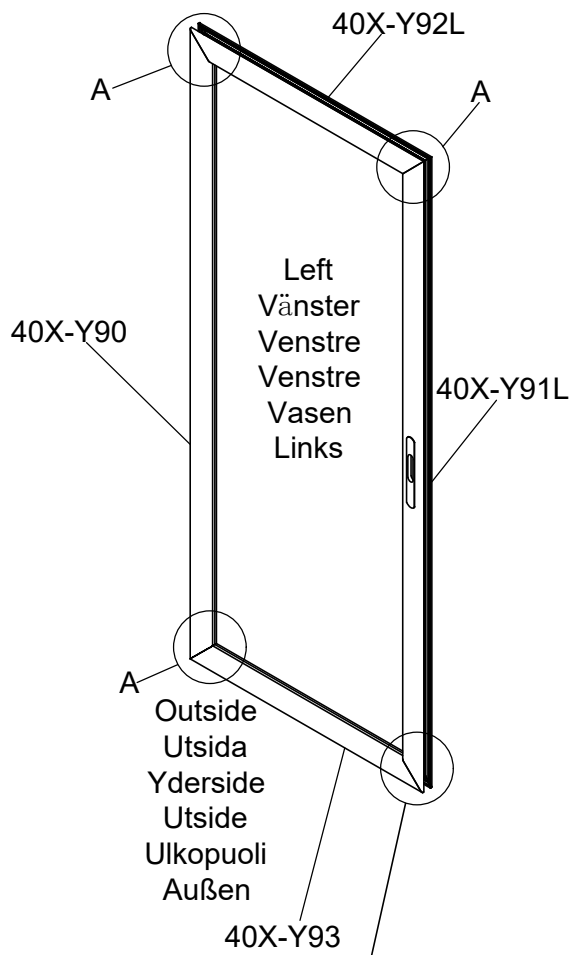

Part	NO.	QTY.	Length(MM)
	J08	1	PCS

Part	NO.	QTY.	Length(MM)
	40X-Y60-AN	1	3023

Part	Product	NO.	Length(MM)	QTY.	Code
	3071	40L-Y62-4A	3134	1	A009
	3072	40L-Y62-5A	3885		
	3073	40L-Y62-6A	4636		
	3074	40L-Y62-7A	5387		
	3075	40L-Y62-8A	6138		

A009

40X-Y60-AN

Part	NO.	QTY.	Length(MM)
	40X-Y90	2	1805
	40X-Y91R	1	1805
	40X-Y91L	1	1805
	40X-Y92R	1	767
	40X-Y92L	1	767
	40X-Y93	2	767
	W03	8	30
	W04	16	PCS

Part	NO.	QTY.	Length(MM)
	658×1695	1	1695
	40X-Y95	2	1704
	40X-Y96	2	666