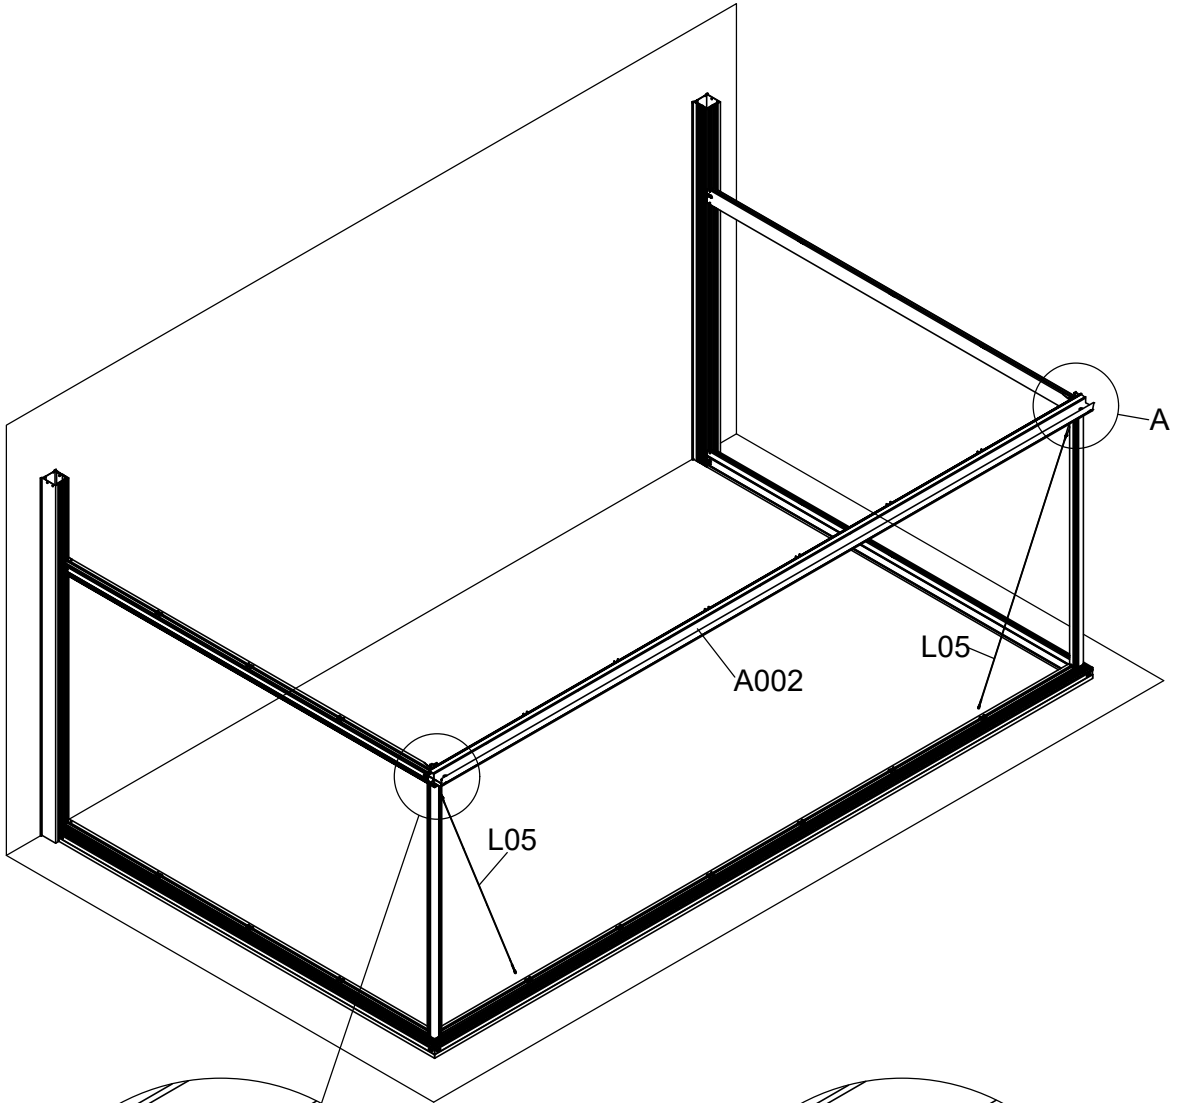

Part	NO.	QTY.	Length(MM)
	Si6-16	2	PCS
	J05	2	PCS
	L05	2	1920

Part	Product	NO.	Length(MM)	QTY.	Code
	3071	40L-Y62-4-11	3134	1	A002
	3072	40L-Y62-5-11	3885		
	3073	40L-Y62-6-11	4636		
	3074	40L-Y62-7-11	5387		
	3075	40L-Y62-8-11	6138		

4b/30