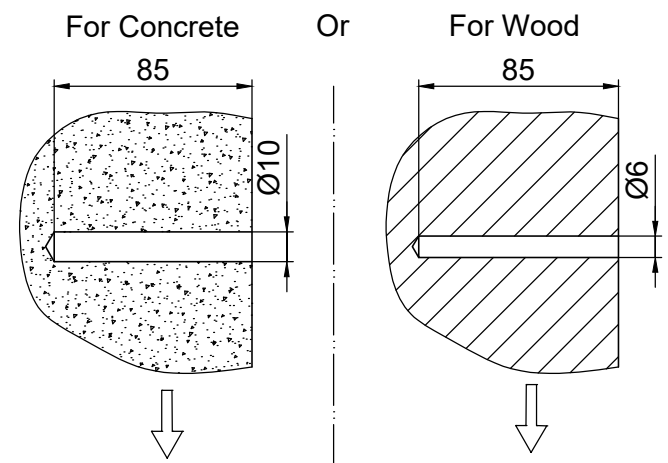

Part	NO.	QTY.					Length(MM)	
		3071	3072	3073	3074	3075		
	PSJ10-80	18	20	20	22	22	PCS	For Concrete
	DQ8-16	18	20	20	22	22	PCS	For Concrete/For Wood
	SW8-80	18	20	20	22	22	PCS	For Concrete/For Wood