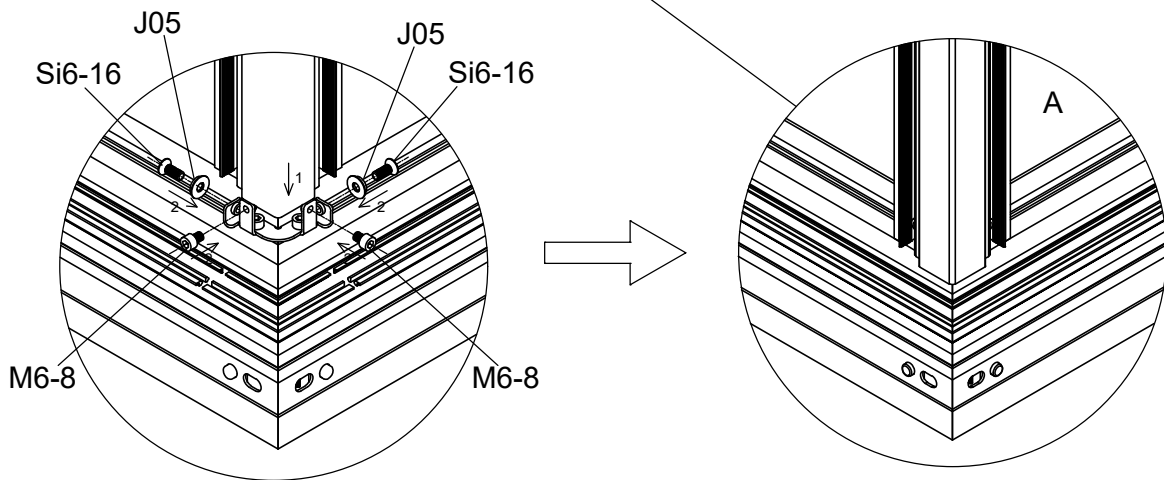

Part	NO.	QTY.	Length(MM)
	40L-S60R	1	3023
	40L-S61L	1	3023
	Si6-16	10	PCS
	J05	10	PCS

Part	NO.	QTY.	Length(MM)
	Si6-16	2	PCS
	J05	2	PCS
	L05	2	1920

Part	Product	NO.	Length(MM)	QTY.	Code
	3071	40L-Y62-4-11	3134	1	A002
	3072	40L-Y62-5-11	3885		
	3073	40L-Y62-6-11	4636		
	3074	40L-Y62-7-11	5387		
	3075	40L-Y62-8-11	6138		