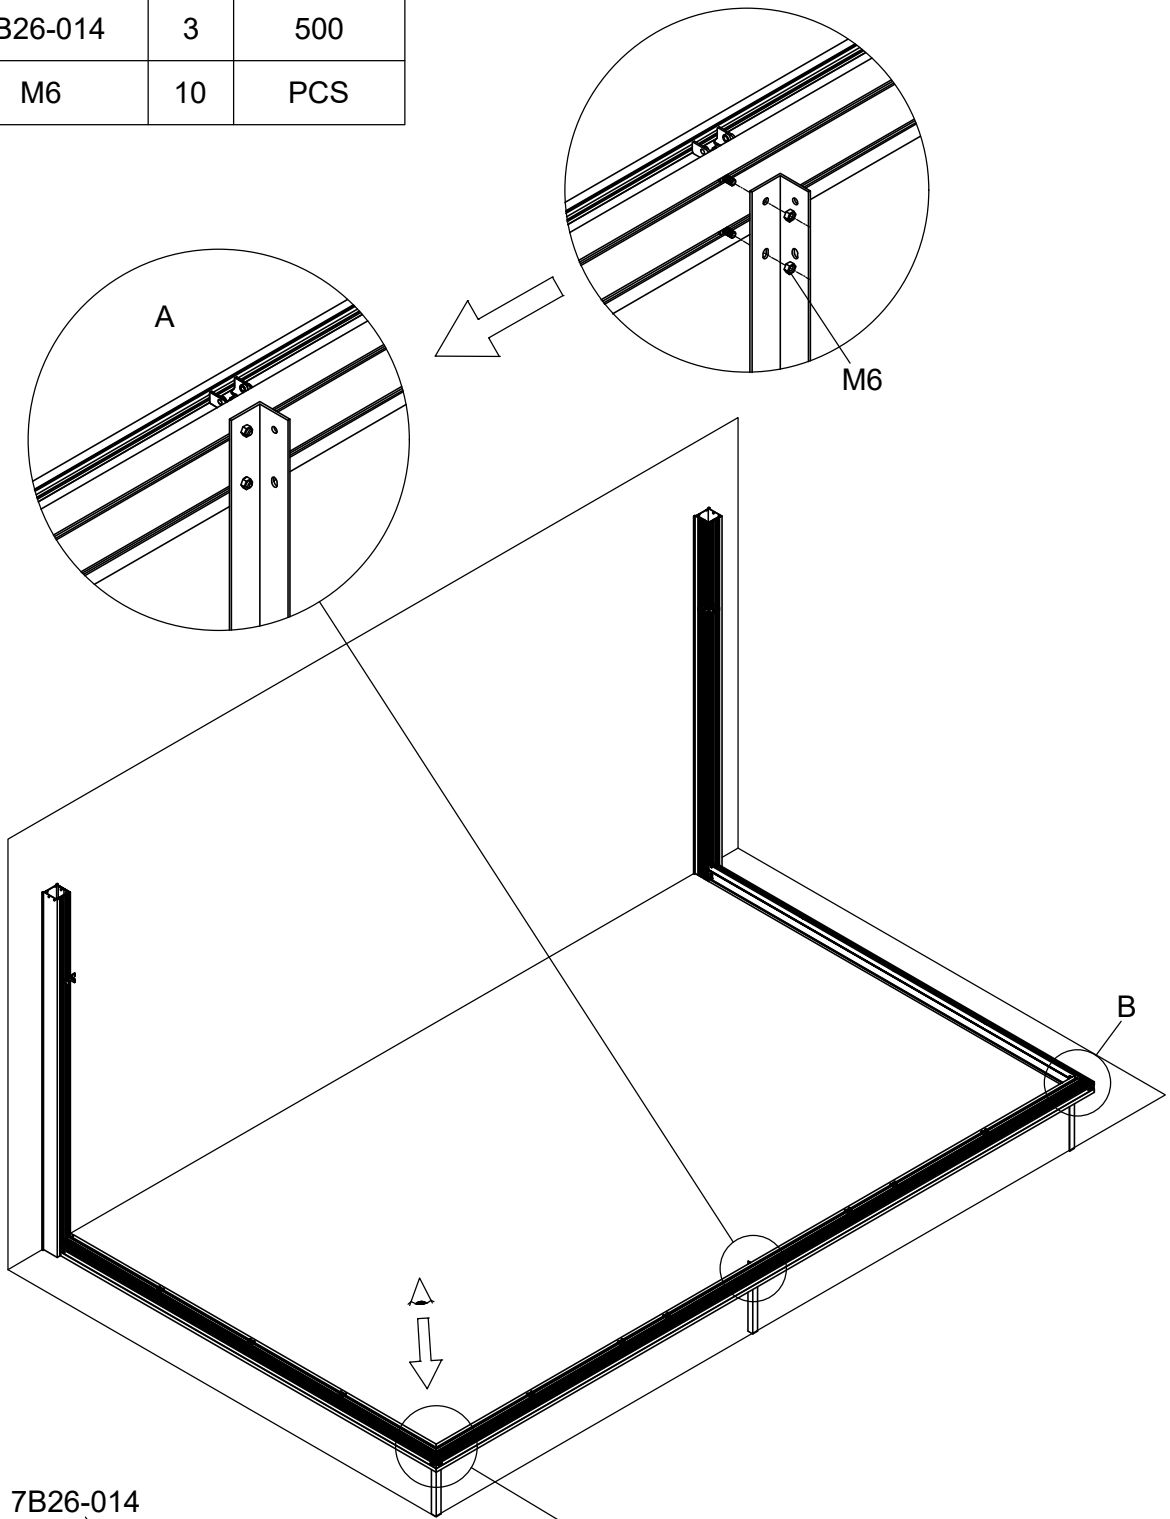

Part	NO.	QTY.	Length(MM)
	7B26-014	3	500
	M6	10	PCS