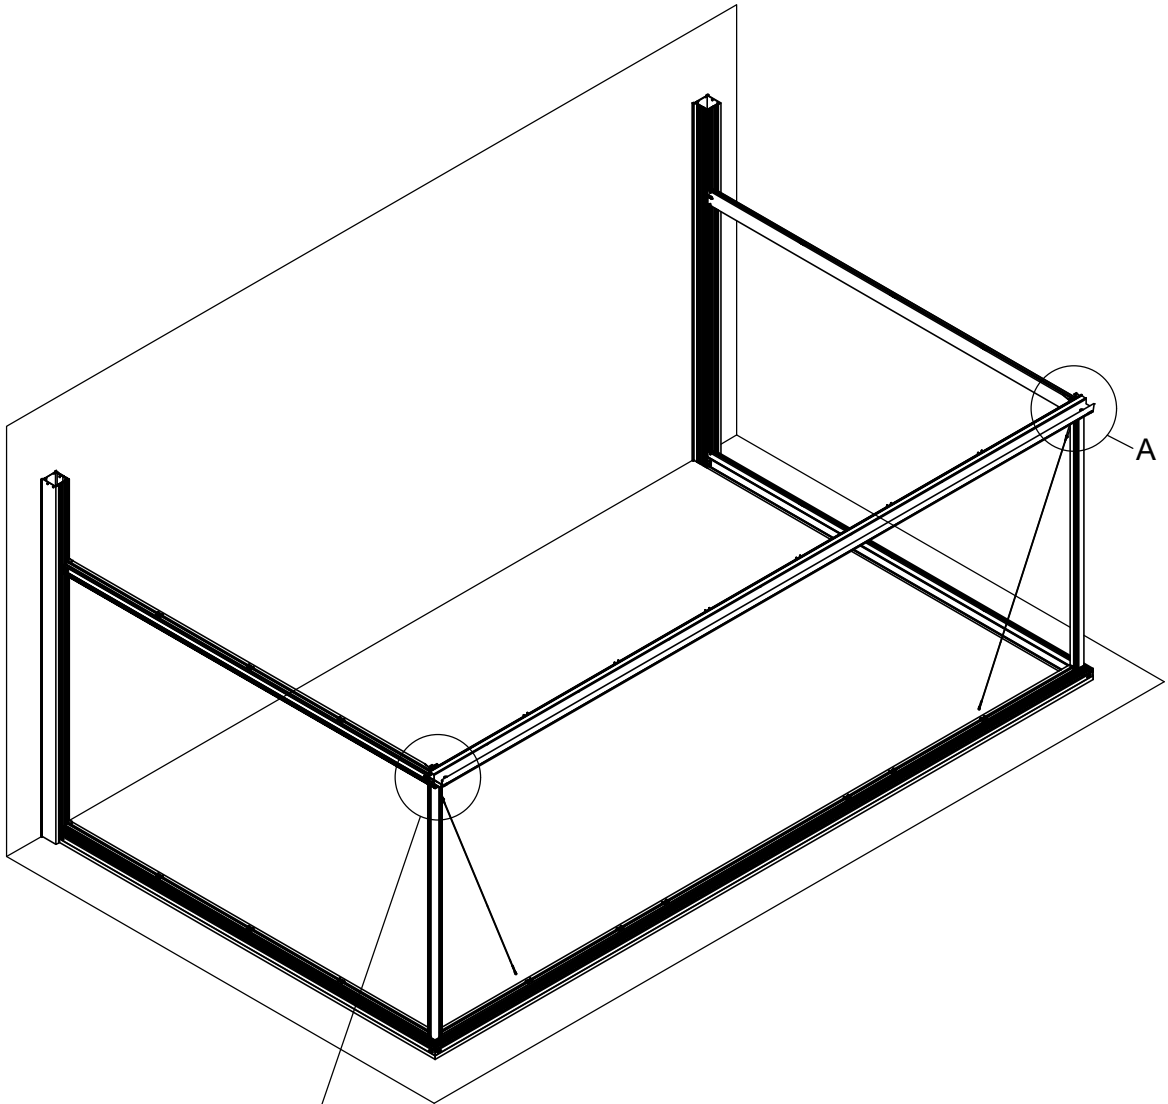

Part	NO.	QTY.	Length(MM)
	7B26-077	2	PCS
	M8-20	4	PCS
	7C28-004	4	PCS