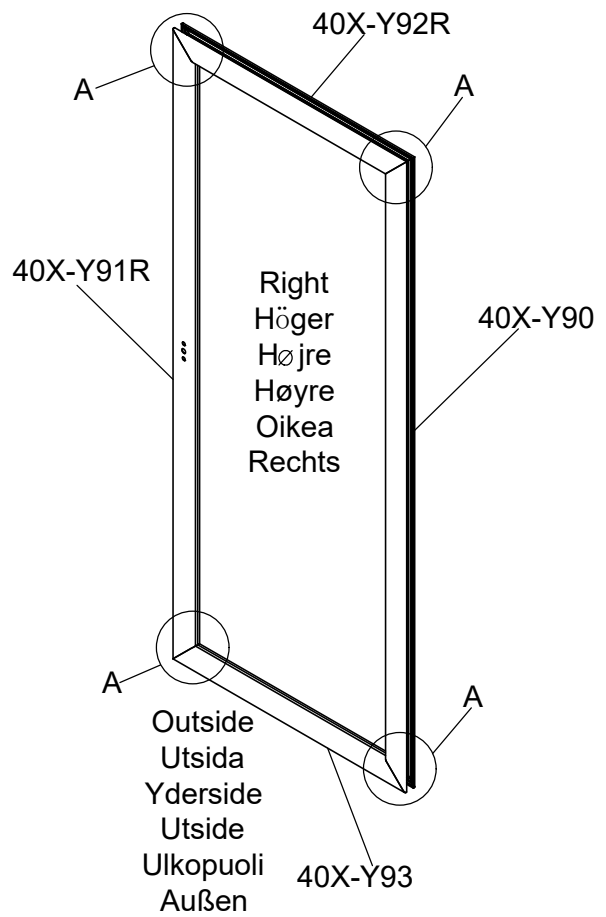

Part	NO.	QTY.	Length(MM)
	J08	1	PCS

Part	NO.	QTY.	Length(MM)
	40X-Y60-AN	1	3023

Part	Product	NO.	Length(MM)	QTY.	Code
	3071	40L-Y62-4A	3134	1	A009
	3072	40L-Y62-5A	3885		
	3073	40L-Y62-6A	4636		
	3074	40L-Y62-7A	5387		
	3075	40L-Y62-8A	6138		

A009

40X-Y60-AN

Part	NO.	QTY.	Length(MM)
	40X-Y90	2	1805
	40X-Y91R	1	1805
	40X-Y91L	1	1805
	40X-Y92R	1	767
	40X-Y92L	1	767
	40X-Y93	2	767
	W03	8	30
	W04	16	PCS

Part	NO.	QTY.	Length(MM)
	658×1695	1	1695
	40X-Y95	2	1704
	40X-Y96	2	666